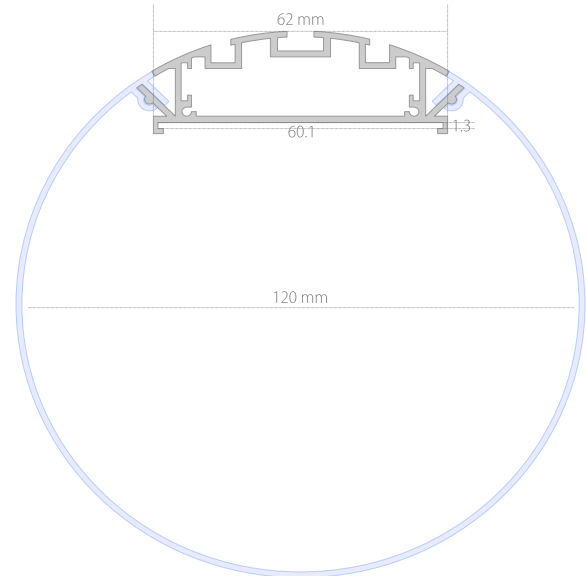

## LED Strip Mounting Profile

# Circ 120 Linear LED System

## Features

- Circ 120 is a  $\varnothing 120\text{mm}$  tubular PMMA diffuser which mates to an extruded aluminium spine.
- The 60mm wide LED mounting plate houses an extensive range of high-output LED modules.
- Max individual module length 2400mm.

## Materials

- Anodized aluminium spine
- PMMA diffuser
- Polycarbonate end-cap (Custom options available).

maker: axl . circ . 120  
 profile diameter (mm): 120  
 profile shape: circular

Note: Please quote the full product code while placing the order.