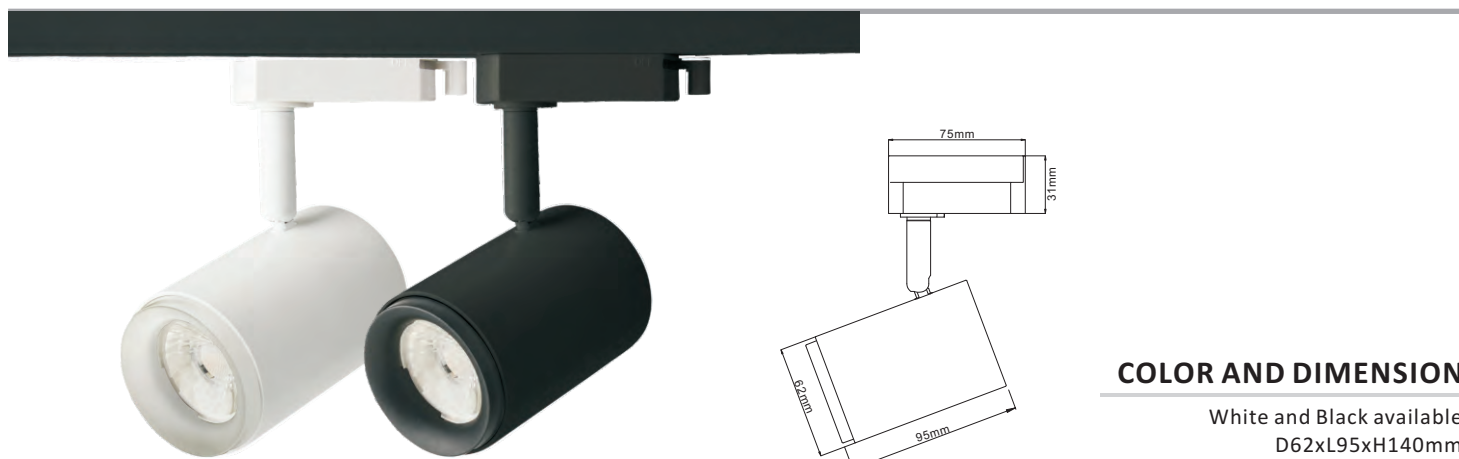

# 12W CREE DIMMABLE LED Track Light

**United Global Enterprises**

## COLOR AND DIMENSION

White and Black available  
D62xL95xH140mm