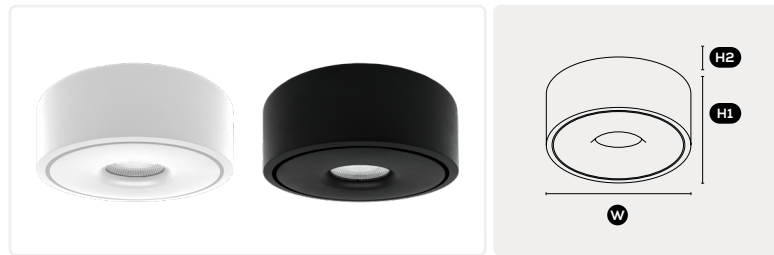

# VITA FIXED

The VITA is sleek and compact in design and fits seamlessly into both residential and commercial interior spaces. Available in different beam angles, with a number of different fascia options; the lighting and design possibilities are endless.

- Uniquely designed, circular, dimmable driver.
- Slim profile – Fitting seamlessly into all spaces.
- Interchangeable fascia – Providing freedom in design choices.

**DIMENSIONS** H1 47mm W Ø120mm  
**NEGATIVE DETAIL FROM SURFACE** H2 6mm