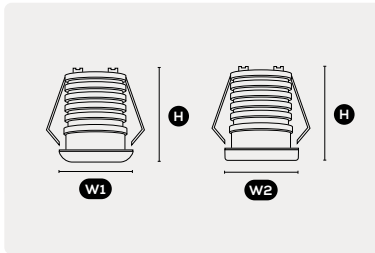

# STARLIGHT LED

The STARLIGHT LED is perfect for illuminating window seats, artwork and feature walls. Its miniscule proportions allow it to fit into even the tightest spaces.

- Versatile aesthetic – Available in 2 finishes & 2 shapes.
- IC-4 Rated.
- IP65 Rated – Suitable for wet areas.

### NOTES

**DIMENSIONS** W1 Ø37 mm W2 37 x 37mm H 35 mm  
**CUT-OUT** Ø32mm

### DRIVER SPECIFICATIONS

**DIMENSIONS** L 100 x W 30 x H 23mm  
**POWER** 700mA 240V Dimmable Driver (Sold Separately)  
**DIMMING** Phase Cut Dimming  
**POWER FACTOR** > 0.90