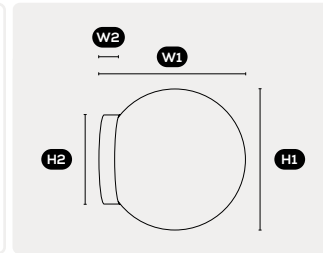

SOL

PROJECT DETAILS

PROJECT

TYPE

NOTES

The Sol is a personification of the Sun, featuring warm ambience and versatile mounting positions, as either a wall light or ceiling light. Crafted from a minimalist aluminium base, and a seamless glass ball, it creates a light capable of bringing life to any space.

DIMENSIONS **W1** 140mm **H1** Ø135mm

CANOPY DIMENSIONS **W2** 22mm **H2** Ø92mm

LUMINAIRE OPTIONS

FINISHES

WHITE BLACK BRUSHED BRASS GUN METAL

GENERAL SPECIFICATIONS

LED **LUMENS** (3000K)

9.7W 1150 Lm