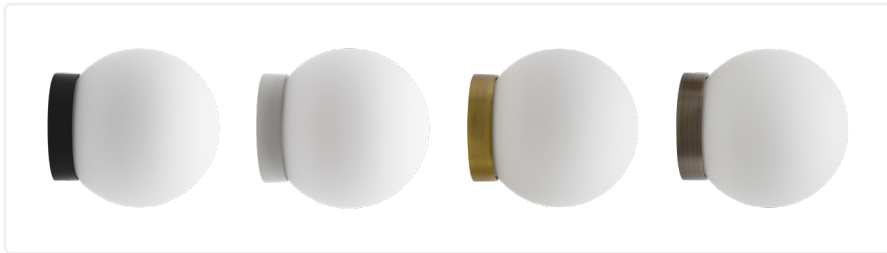

SOL

PROJECT DETAILS

PROJECT

TYPE

NOTES

The Sol is a personification of the Sun, featuring warm ambience and versatile mounting positions, as either a wall light or ceiling light. Crafted from a minimalist aluminium base, and a seamless glass ball, it creates a light capable of bringing life to any space.

- Seamless high quality glass feature.
- Warm, diffused ambience.
- Triac dimming – For achieving the perfect ambience.
- One fitting for ceiling and wall mounting.
- 4 finishes – Perfect for matching any aesthetic.

DIMENSIONS **W1** 140mm **H1** Ø135mm

CANOPY DIMENSIONS **W2** 22mm **H2** Ø92mm

LUMINAIRE OPTIONS

FINISHES

WHITE BLACK BRUSHED BRASS GUN METAL

GENERAL SPECIFICATIONS

LED **LUMENS** (3000K)

9.7W 1150 Lm

EFFICACY Up to 118 Lm/W

COLOUR 3000K, Warm White

MATERIAL Aluminium Die-Cast, Glass

BEAM Diffused Lighting

CRI 90+

IP 44

UGR <22

LIFETIME > 55,000hrs