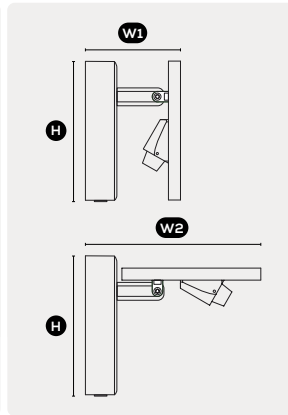

SLIDE

Minimal, functional and versatile, the Slide wall light is dual purpose; designed for both decorative and functional lighting applications. With the ability to tilt, rotate and provide two different lighting modes, the Slide is the most flexible wall light we have available. It can be used in any project, for any application.

DIMENSIONS H 124mm W1 50mm W2 155mm

LUMINAIRE OPTIONS

FINISHES

WHITE BLACK GUN METAL

GENERAL SPECIFICATIONS

LED	LUMENS
6W Ambient Light	540
2.6W Reading Light	106
EFFICACY	Reading Light 41 Lm/W Ambient Light 90 Lm/W
COLOUR	3000K, Warm White
MATERIAL	Aluminium & PMMA
FINISH	White Black Gun Metal
BEAM	Ambient & Reading
CRI	90+
IP	40
LIFETIME	> 50,000hrs L80B10
WARRANTY	3 Years