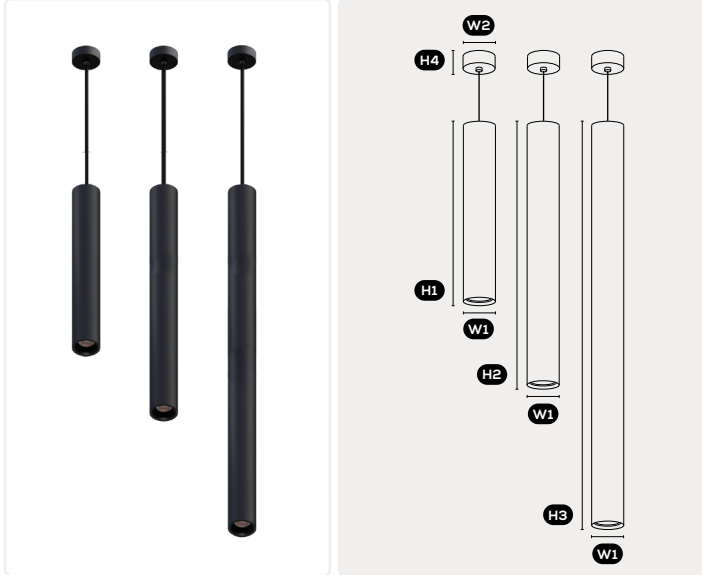

SIL0 60 SUSPENSION

The Silo Surface has a simple yet adaptable design, providing endless design opportunities. With various heights and diameters available, the Silo Surface allows you to channel your inner creative and design a custom look that is unique to your project.

- Minimalistic cylindrical design – Available in a variety of colours and shapes.
- Sophisticated lens technology – For enhanced visual comfort.
- Black baffle – For enhanced glare control.
- Seamless canopy with quick connection for easy installation.

DIMENSIONS W1 Ø60mm H1 280mm H2 380mm H3 580mm

CANOPY DIMENSIONS H4 30mm W2 Ø60mm

CABLE LENGTH 2m

LUMINAIRE OPTIONS

BEAM OPTIONS

60° **STANDARD** 36° 24° 15°

SIZE OPTIONS

280mm 380mm 580mm

580, White, 4000K, 60° **118-SIP65812W604**

580, Black, 3000K, 60° **118-SIP65812B603**

580, Black, 4000K, 60° **118-SIP65812B604**

ACCESSORIES

36° Reflector **118-SIL6036**

24° Reflector **118-SIL6024**

15° Reflector **118-SIL6015**