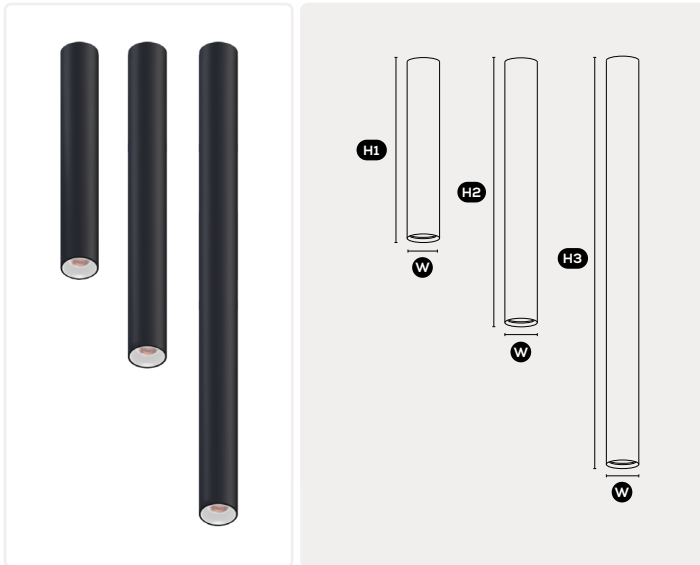

SILO 60 SURFACE

The Silo Surface has a simple yet adaptable design, providing endless design opportunities. With various heights and diameters available, the Silo Surface allows you to channel your inner creative and design a custom look that is unique to your project.

- Minimalistic cylindrical design – Available in a variety of colours and shapes.
- Sophisticated lens technology – For enhanced visual comfort.
- Black baffle – For enhanced glare control.
- Seamless canopy with quick connection for easy installation.

DIMENSIONS W Ø60mm
 H1 280mm H2 380mm H3 580mm

LUMINAIRE OPTIONS

BEAM OPTIONS

60° **STANDARD** 36° 24° 15°

SIZE OPTIONS

280mm 380mm 580mm

FINISHES

WHITE BLACK

BAFFLE FINISHES

WHITE BLACK GOLD

GENERAL SPECIFICATIONS

LED	LUMENS (3000K 4000K)
12W	1080 lm 1080 lm
EFFICACY	Up to 90 Lm/W
COLOUR	3000K, Warm White 4000K, Cool White
MATERIAL	Powder Coated Aluminium
CRI	92+
IP	20
COLOUR DEVIATION	SDCM ≤2
UGR	<15
LIFETIME	> 55,000hrs L80B10
WARRANTY	5 Years