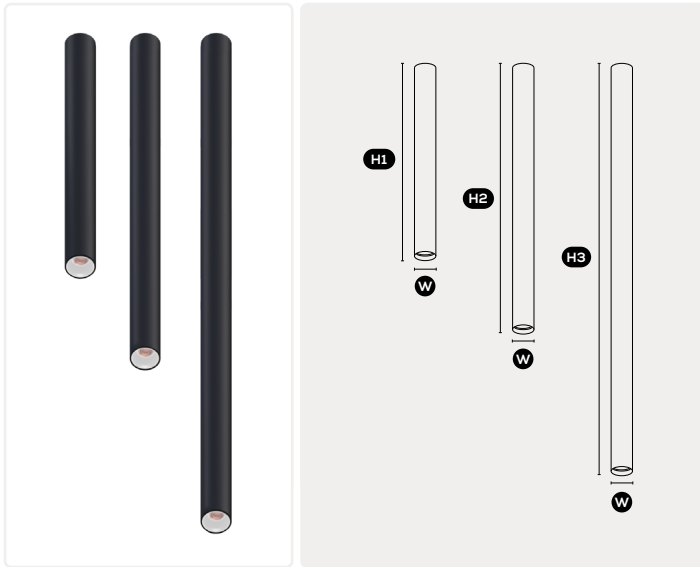

SILO 40 SURFACE

The Silo Surface has a simple yet adaptable design, providing endless design opportunities. With various heights and diameters available, the Silo Surface allows you to channel your inner creative and design a custom look that is unique to your project.

- Minimalistic cylindrical design – Available in a variety of colours and shapes.
- Sophisticated lens technology – For enhanced visual comfort.
- Black baffle – For enhanced glare control.
- Seamless canopy with quick connection for easy installation.

DIMENSIONS W Ø40mm
 H1 280mm H2 380mm H3 580mm

LUMINAIRE OPTIONS

BEAM OPTIONS

60° **STANDARD** 36° 24° 15°

SIZE OPTIONS

280mm 380mm 580mm

FINISHES

WHITE BLACK

BAFFLE FINISHES

WHITE BLACK GOLD

GENERAL SPECIFICATIONS

LED	LUMENS (3000K 4000K)
6W	520 lm 520 lm
EFFICACY	Up to 87 Lm/W
COLOUR	3000K, Warm White 4000K, Cool White
MATERIAL	Powder Coated Aluminium
CRI	92+
IP	20
COLOUR DEVIATION	SDCM ≤2
UGR	<15
LIFETIME	> 55,000hrs L80B10
WARRANTY	5 Years