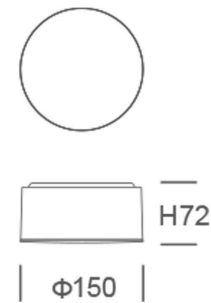

PURATI PTY LTD

Unit 10, 80 O'Riordan St, Alexandria NSW 2015

Tel: +61 2 8065 8181 sales@purati.com