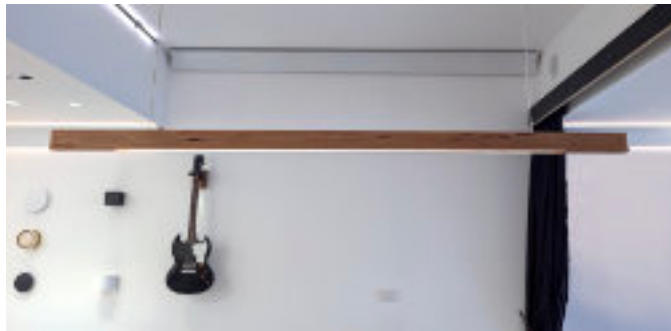

SOL-PLANCK-UNDERCUT

Planck Undercut

- 18W/m LED Strip
- High colour rendering – 95+ CRI
- Low Glare – deeply recessed light source
- Available in 5 timber species – Vic Ash, Blackwood, American Oak, Walnut, Scorched
- 2 profile styles – Single Origin, Inside Edge
- 3 light engine lengths – 800/1400/2200mm flexible overall length
- Designed and built in Australia.

Physical

Dimension	
Size	65x42mm profile Various lengths
Material	
Body	Available in various timber species
Installation	Suspended

Electrical

Performance	
Voltage	24V [remote driver]
Power	18W/m
Dimming	Phase-dimming, CASAMBI, DALI, 0-10V