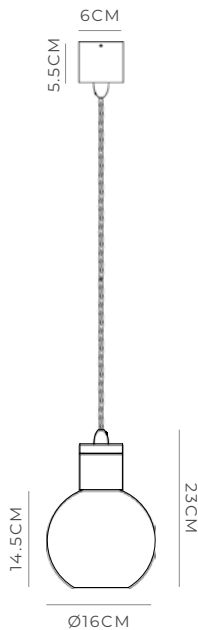

PARLOUR SPHERE

Old Brass | White
i02.25.OB + A01.004.WH

Old Brass | Clear
i02.25.OB + A01.004.CL

Iron | White
i02.25.IRN + A01.004.WH

Iron | Clear
i02.25.IRN + A01.004.CL

DESCRIPTION

The Parlour Sphere reveals a luxe detail in the beautifully thick mouth blown glass element that encompasses the globe and transmits a beautiful glow through the glass. Suspended by the solid brass lamp holder, this truly is timeless elegance.

PRODUCT DETAILS

Application
Indoor Pendant Light

Dimensions
Shade: H14.5 x Ø16cm
Fixture: H8.5 x Ø6cm

Materials
Shade: Glass
Fixture: Brass

Finishes
Shade: White, Clear,
Smoke or Amber
Fixture: Old Brass or Iron

Light Source
E27 Max 9W LED

Cord
200cm

NOTES

Glass shades available in four finishes that can be mixed and matched to achieve a unique composition and effect.

Installation
Instructions