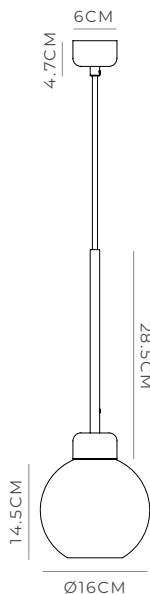

PARLOUR LITE SPHERE

Textured White | White
i02.26.WH + A01.004.WH

Textured White | Clear
i02.26.WH + A01.004.CL

Textured Black | White
i02.26.BL + A01.004.WH

Textured Black | Clear
i02.26.BL + A01.004.CL

DESCRIPTION

The compact suspension combined with the thick glass sphere add an architectural elegance to any interior space. Can be used as an individual piece or in a cluster for more impact.

PRODUCT DETAILS

Application
Indoor Pendant Light

Dimensions
Shade: H14.5 x Ø16cm
Fixture: H7 x Ø6cm

Materials
Shade: Glass
Fixture: Aluminium

Finishes
Shade: White or Clear
Fixture: Textured Black or Textured White

Light Source
E27 Max 9W LED

Cord
200cm

NOTES

The Parlour Lite Sphere is a hybrid of the Lite suspension with the Sphere glass shade.

Installation
Instructions