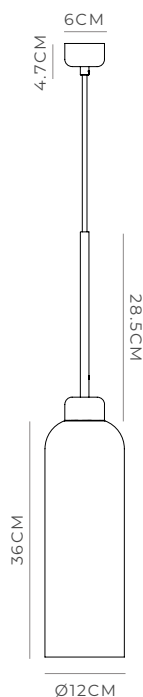

# PARLOUR LITE ELONG

Textured Black or Textured White | White  
i02.26.BL or i02.26.WH + A01.007.WH

Textured Black or Textured White | Clear  
i02.26.BL or i02.26.WH + A01.007.CL

Textured Black or Textured White | Smoke  
i02.26.BL or i02.26.WH + A01.007.SM

Textured Black or Textured White | Amber  
i02.26.BL or i02.26.WH + A01.007.AM

## PRODUCT DETAILS

**Application**  
Indoor Pendant Light

**Dimensions**  
Shade: H36 x Ø12cm  
Fixture: H7 x Ø6cm

**Materials**  
Shade: Glass  
Fixture: Aluminium

**Finishes**  
Shade: White, Clear,  
Smoke or Amber  
Fixture: Textured Black  
or Textured White

**Light Source**  
E27 Max 9W LED

**Cord**  
200cm