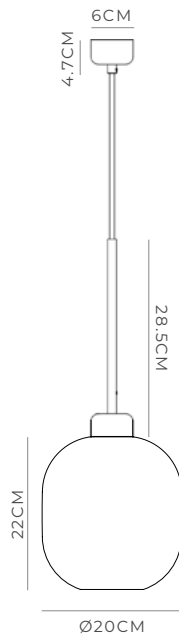

PARLOUR LITE CURVE

Textured White | White
i02.26.WH + A01.006.WH

Textured White | Clear
i02.26.WH + A01.006.CL

Textured White | Smoke
i02.26.WH + A01.006.SM

Textured Black | White
i02.26.BL + A01.006.WH

Textured Black | Clear
i02.26.BL + A01.006.CL

Textured Black | Smoke
i02.26.BL + A01.006.SM

DESCRIPTION

The compact suspension is sleek and contemporary while the shade could be seen as ample due to its shape but in contrast, is subtle in personality.

PRODUCT DETAILS

Application
Indoor Pendant Light

Dimensions
Shade: H22 x W20cm
Fixture: H7 x Ø6cm

Materials
Shade: Glass
Fixture: Aluminium

Finishes
Shade: White or Clear
Fixture: Textured Black or Textured White

Light Source
E27 Max 9W LED

Cord
200cm

NOTES

The ParLOUR Lite Curve is a hybrid of the Lite suspension with the Curve glass shade.

Installation
Instructions