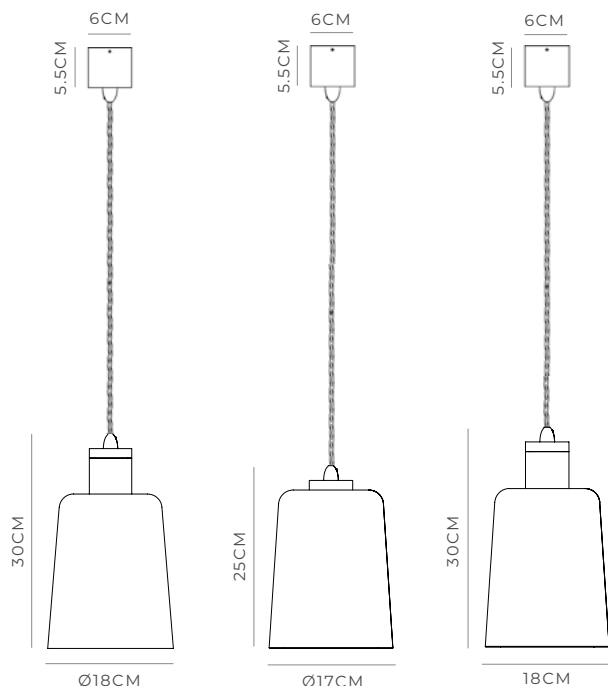

# PARLOUR GLASS

Old Brass | Round/Round  
i02.25.OB + A01.003

Old Brass | Square/Round  
i02.25.OB + A01.002

Old Brass | Square/Square  
i02.25.OB + A01.001

Iron | Round/Round  
i02.25.IRN + A01.003

Iron | Square/Round  
i02.25.IRN + A01.002

## PRODUCT DETAILS

**Application**  
Indoor Pendant Light

**Dimensions**  
Round/Round:  
H21.5 x Ø18cm  
Square/Round:  
H21.5 x Ø17cm  
Square/Square:  
H21.5 x W18cm  
Fixture: H8.5 x Ø6cm

**Materials**  
Shade: Glass  
Fixture: Brass

**Finishes**  
Shade: Clear Vintage  
Fixture: Old Brass or Iron

**Light Source**  
E27 Max 9W LED

**Cord**  
200cm

## NOTES

The glass can be installed in two different positions to elongate or shorten the height of the fitting.

Have a look at the unique shade that has a square top with a round base that reminds us of a luxurious vintage whisky tumbler.