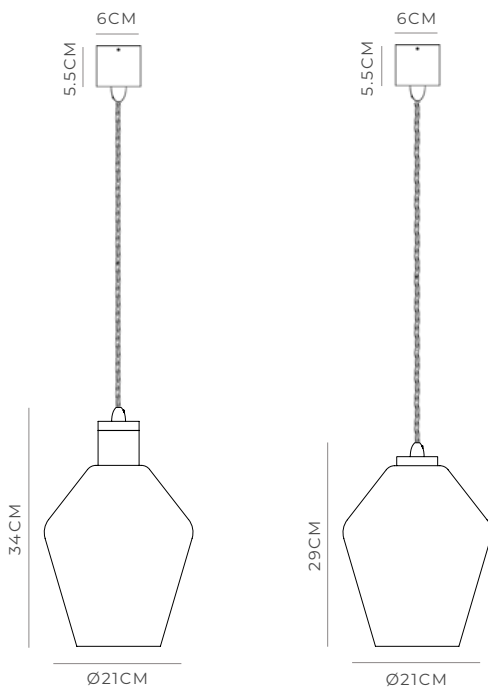

PARLOUR GEO

Old Brass | White
i02.25.OB + A01.005.WH

Old Brass | Clear
i02.25.OB + A01.005.CL

Iron | White
i02.25.IRN + A01.005.WH

Iron | Clear
i02.25.IRN + A01.005.CL

DESCRIPTION

The Parlour Geo Pendant Light is contemporary and minimal with a shade that features a geometric shape that has been streamlined by its smooth curves to counteract its angularity.

PRODUCT DETAILS

Application
Indoor Pendant Light

Dimensions
Shade: H26 x Ø21cm
Fixture: H8.5 x Ø6cm

Materials
Shade: Glass
Fixture: Brass

Finishes
Shade: White or Clear
Fixture: Old Brass or Iron

Light Source
E27 Max 9W LED

Cord
200cm

NOTES

The glass can be installed in two different positions to elongate or shorten the height of the fitting.

Installation
Instructions