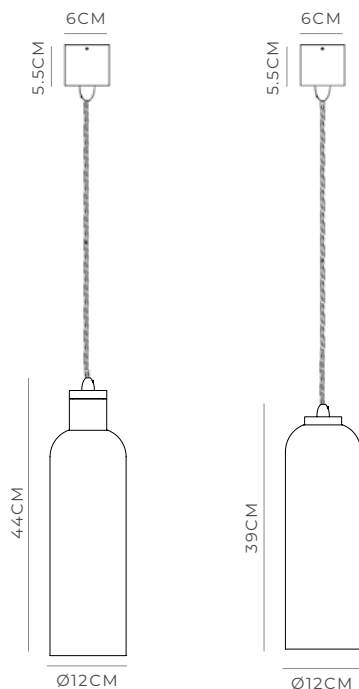

PARLOUR ELONG

Old Brass or Iron | White
i02.25.OB or i02.25.IRN + A01.007.WH

Old Brass or Iron | Clear
i02.25.OB or i02.25.IRN + A01.007.CL

Old Brass or Iron | Smoke
i02.25.IRN or i02.25.OB + A01.007.SM

Old Brass or Iron | Amber
i02.25.IRN or i02.25.OB + A01.007.AM

DESCRIPTION

The ParLOUR ELONG glass is classically transitional and elegantly stylish. The variety of finishes combined with a brass suspension provides a beautiful luxe product suited to many environments.

PRODUCT DETAILS

Application
Indoor Pendant Light

Dimensions
Shade: H36 x Ø12cm
Fixture: H8.5 x Ø6cm

Materials
Shade: Glass
Fixture: Brass

Finishes
Shade: White, Clear,
Smoke or Amber
Fixture: Old Brass or Iron

Light Source
E27 Max 9W LED

Cord
200cm

NOTES

The glass can be installed in two different positions to elongate or shorten the height of the fitting.

Installation
Instructions