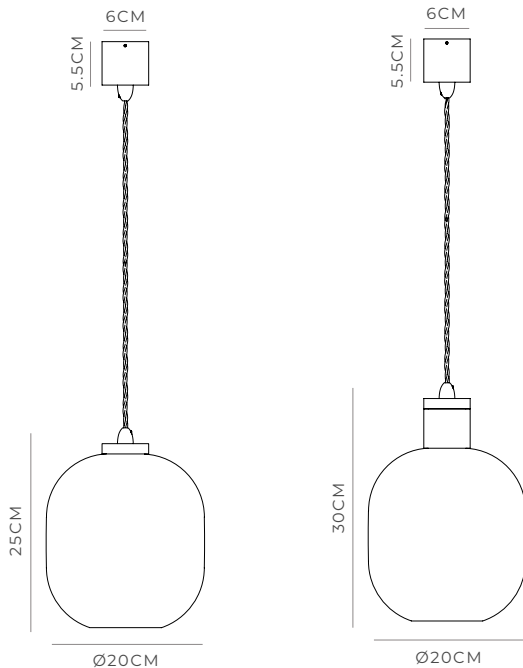

PRODUCT DETAILS

Application
Indoor Pendant Light

Dimensions
Shade: H22 x Ø20cm
Fixture: H8.5 x Ø6cm

Materials
Shade: Glass
Fixture: Brass

Finishes
Shade: White, Clear
or Smoke
Fixture: Old Brass or Iron

Light Source
E27 Max 9W LED

Cord
200cm

NOTES

The glass can be installed in two different positions to elongate or shorten the height of the fitting.

Installation
Instructions