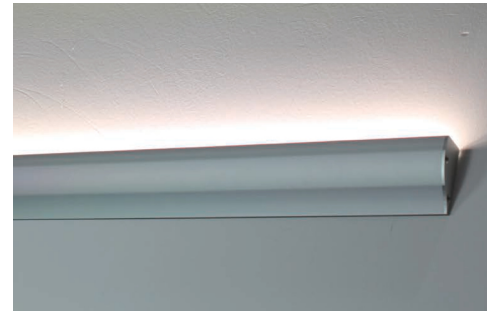

Technical

Note: Please quote the full product code while placing the order.