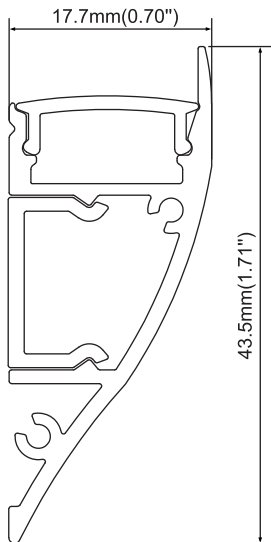

P44x18.SUR

Wall Surface Wash

Features

- Mount Options: #Surface
- Diffuser Options: #Opal #Clear
- Available lengths: up to 3m
- Aluminium profile with snap-fit diffuser. Designed for mounting LED strip up to 12 mm width.
- End caps come in pairs.