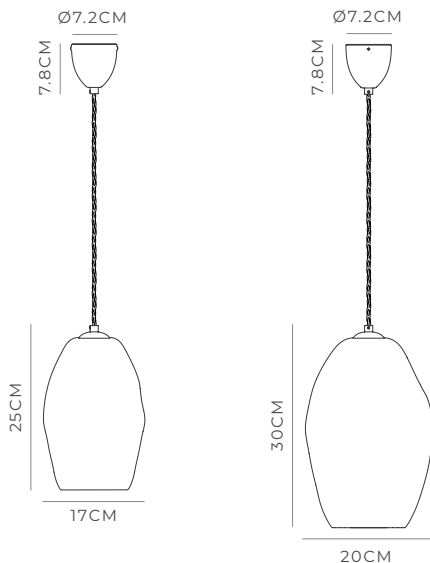

DESCRIPTION

The Organic fitting features a bespoke turned and cast brass suspension that is delicately suspended by a twisted black cloth cord and is available in an aged brass or timeless iron finish.

PRODUCT DETAILS

Application
Indoor Pendant Light

Dimensions
Medium: H25 x W17cm
Large: H30 x W20cm

Materials
Shade: Mouth-Blown Glass
Fixture: Brass

Finishes
Shade: Clear or White
Fixture: Old Brass or Iron

Light Source
E27 Max 9W LED

Cord
200cm

NOTES

The varied thickness and unique details in the glass adds a subtle honesty to this product making it truly one of a kind.

Installation
Instructions