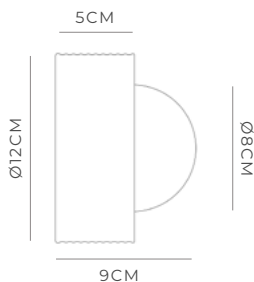

ORB SUR RIBBED

Clear

i01.54e.R.CL + i01.54M.WH + A03.S.WH

White

i01.54e.R.WH + i01.54M.WH + A03.S.WH

DESCRIPTION

The Orb Sur Ribbed Wall Light expands upon the timeless Orb Sur collection with a refined ribbed-glass shade that introduces texture, depth, and a softly diffused glow.

PRODUCT DETAILS

Application
Indoor Wall Light

Dimensions
Shade: Ø8cm (Small)
Fixture: Ø12cm x L5cm

Materials
Shade: Glass
Fixture: Mouth-blown Glass

Finishes
Shade: White
Fixture: White, Clear

Light Source
G9 Max 3W LED