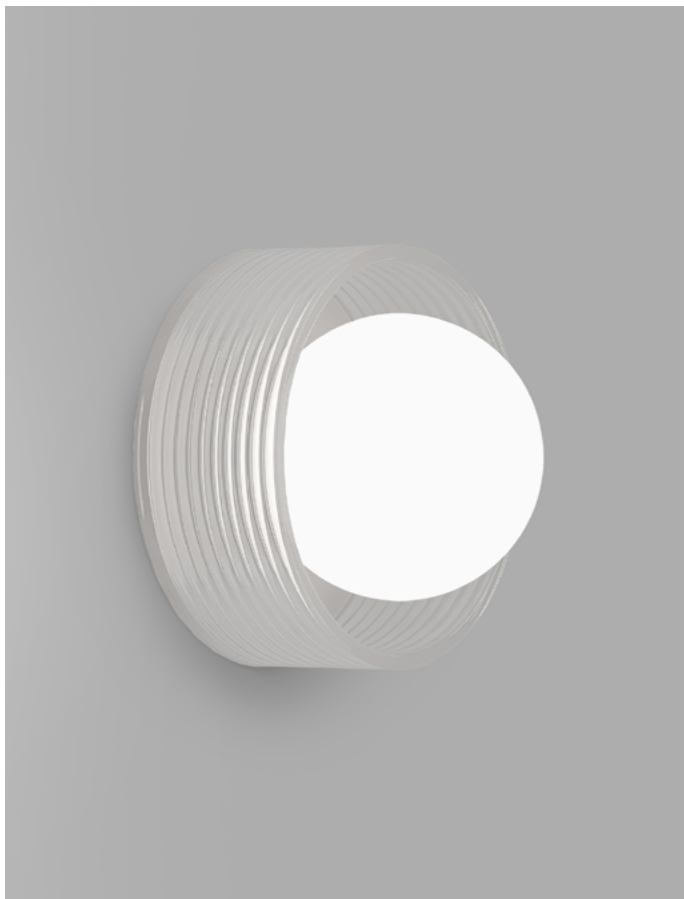

ORB SUR RIBBED

Clear

i01.54e.R.CL + i01.54M.WH + A03.S.WH

White

i01.54e.R.WH + i01.54M.WH + A03.S.WH

DESCRIPTION

The Orb Sur Ribbed Wall Light expands upon the timeless Orb Sur collection with a refined ribbed-glass shade that introduces texture, depth, and a softly diffused glow.

Available in both White Ribbed and Clear Ribbed glass, this contemporary wall light retains the collection's signature balance of simplicity and sculptural presence. Its modest proportions and minimal silhouette allow it to sit comfortably within a wide range of interiors, from serene residential spaces to refined hospitality environments.

PRODUCT DETAILS

Application
Indoor Wall Light

Dimensions
Shade: Ø8cm (Small)
Fixture: Ø12cm x L5cm

Materials
Shade: Glass
Fixture: Mouth-blown Glass

Finishes
Shade: White
Fixture: White, Clear

Light Source
G9 Max 3W LED