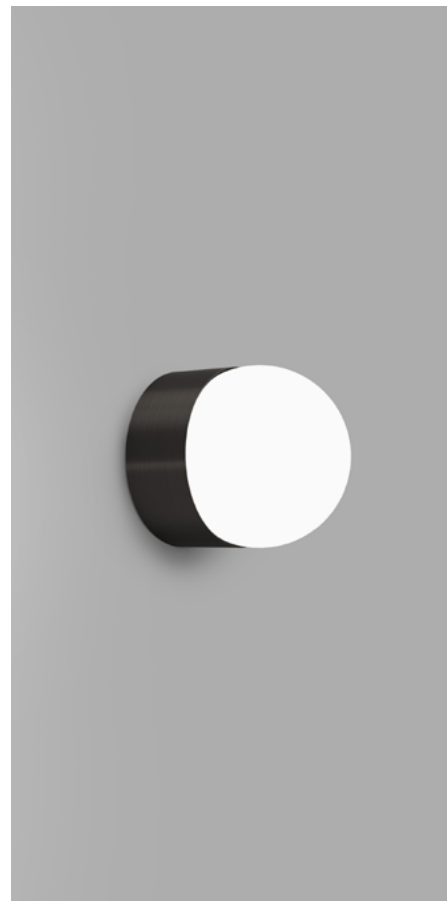

ORB SUR MINI

White

i01.54e.S.WH + i01.54M.WH + A03.S.WH

Old Brass

i01.54e.S.OB + i01.54M.OB + A03.S.WH

Iron

i01.54e.S.IRN + i01.54M.IRN + A03.S.WH

DESCRIPTION

Orb Sur Mini Wall Light is miniature in form and exudes a contemporary and minimal aesthetic. Taking the classic glass sphere of the Orb Collection, it incorporates a sleek aluminium frame. The perfect sphere of opal glass emits a soft and diffused light, ideal for any interior that requires discreet lighting.

PRODUCT DETAILS

Application

Indoor Wall Light

Dimensions

Shade: Ø8cm

Fixture: Ø8cm x L3cm

Materials

Shade: Glass

Fixture: Aluminium (White) Brass (Old Brass & Iron)

Finishes

Shade: White

Fixture: White, Old Brass or Iron

Light Source

G9 Max 3W LED

IP Rating

IP44