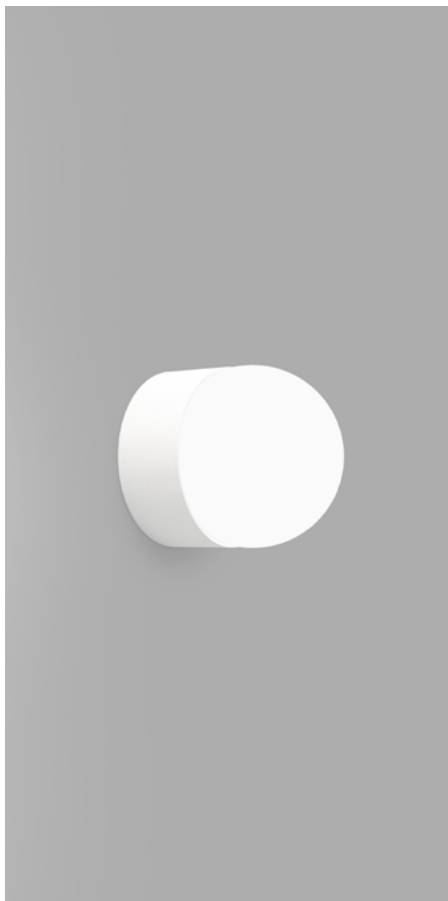

ORB SUR MINI

White

i01.54e.S.WH + i01.54M.WH + A03.S.WH

Old Brass

i01.54e.S.OB + i01.54M.OB + A03.S.WH

Iron

i01.54e.S.IRN + i01.54M.IRN + A03.S.WH

DESCRIPTION

Orb Sur Mini Wall Light is miniature in form and exudes a contemporary and minimal aesthetic. Taking the classic glass sphere of the Orb Collection, it incorporates a sleek aluminium frame. The perfect sphere of opal glass emits a soft and diffused light, ideal for any interior that requires discreet lighting.

PRODUCT DETAILS

Application

Indoor Wall Light

Dimensions

Shade: Ø8cm

Fixture: Ø8cm x L3cm

Materials

Shade: Glass

Fixture: Aluminium (White) Brass (Old Brass & Iron)

Finishes

Shade: White

Fixture: White, Old Brass or Iron

Light Source

G9 Max 3W LED

IP Rating

IP44