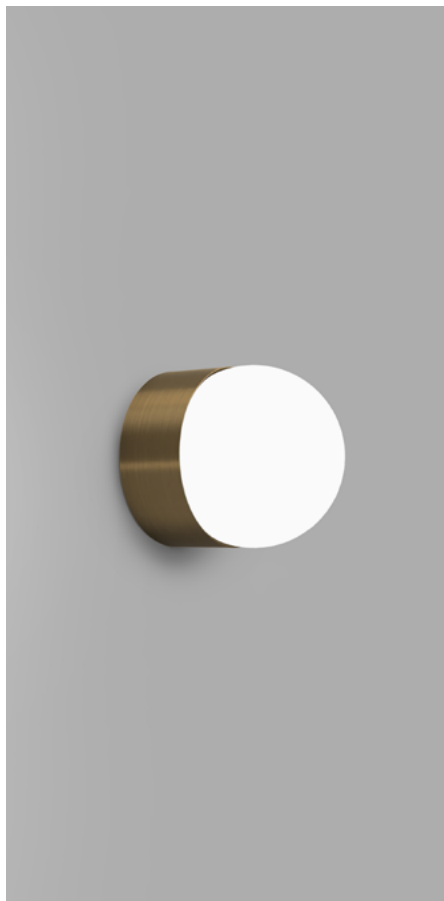

ORB SUR MINI

White

i01.54e.S.WH + i01.54M.WH + A03.S.WH

Old Brass

i01.54e.S.OB + i01.54M.OB + A03.S.WH

Iron

i01.54e.S.IRN + i01.54M.IRN + A03.S.WH

DESCRIPTION

Orb Sur Mini Wall Light is miniature in form and exudes a contemporary and minimal aesthetic. Taking the classic glass sphere of the Orb Collection, it incorporates a sleek aluminium frame. The perfect sphere of opal glass emits a soft and diffused light, ideal for any interior that requires discreet lighting.

PRODUCT DETAILS

Application

Indoor Wall Light

Dimensions

Shade: Ø8cm

Fixture: Ø8cm x L3cm

Materials

Shade: Glass

Fixture: Aluminium (White) Brass (Old Brass & Iron)

Finishes

Shade: White

Fixture: White, Old Brass or Iron

Light Source

G9 Max 3W LED

IP Rating

IP44