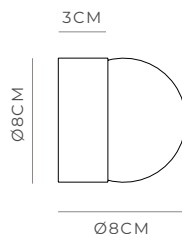

ORB SUR MINI

White

i01.54e.S.WH + i01.54M.WH + A03.S.WH

Old Brass

i01.54e.S.OB + i01.54M.OB + A03.S.WH

Iron

i01.54e.S.IRN + i01.54M.IRN + A03.S.WH

DESCRIPTION

PRODUCT DETAILS

Application

Indoor Wall Light

Dimensions

Shade: Ø8cm

Fixture: Ø8cm x L3cm

Materials

Shade: Glass