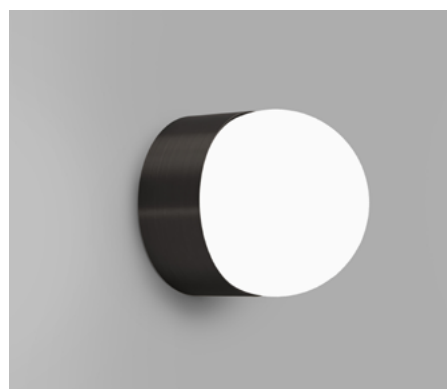

ORB SUR MEDIUM

Orb Small | White
i01.54e.M.WH + i01.54M.WH + A03.S.WH

Orb Small | Old Brass
i01.54e.M.OB + i01.54M.OB + A03.S.WH

Orb Small | Iron
i01.54e.M.IRN + i01.54M.IRN + A03.S.WH

Orb Medium | White
i01.54e.M.WH + i01.54M.WH + A03.M.WH

Orb Medium | Old Brass
i01.54e.M.OB + i01.54M.OB + A03.M.WH

Orb Medium | Iron
i01.54e.M.IRN + i01.54M.IRN + A03.M.WH

DESCRIPTION

The Orb Sur Wall Light is a refined interpretation of the classic orb, combining a perfectly proportioned opal glass sphere with a minimal metal frame. This layered construction introduces depth and subtle contrast, allowing the form to feel both architectural and softly luminous.

The opal glass emits a warm, evenly diffused light that gently enhances surrounding surfaces, making Orb Sur a versatile choice across a wide range of interior settings. Its balanced scale and understated detailing allow it to sit comfortably in both contemporary and timeless spaces, delivering atmosphere without visual clutter.

PRODUCT DETAILS

Application
Indoor Wall Light

Dimensions
Shade: Ø8cm (Small) or Ø12cm (Medium)
Fixture: Ø12cm x L5cm

Materials
Shade: Glass
Fixture: Aluminium (White) Brass (Old Brass & Iron)

Finishes
Shade: White
Fixture: White, Old Brass or Iron