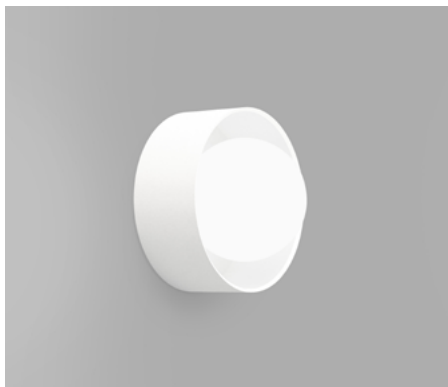

ORB SUR MEDIUM

Orb Small | White
i01.54e.M.WH + i01.54M.WH + A03.S.WH

Orb Small | Old Brass
i01.54e.M.OB + i01.54M.OB + A03.S.WH

Orb Small | Iron
i01.54e.M.IRN + i01.54M.IRN + A03.S.WH

Orb Medium | White
i01.54e.M.WH + i01.54M.WH + A03.M.WH

Orb Medium | Old Brass
i01.54e.M.OB + i01.54M.OB + A03.M.WH

Orb Medium | Iron
i01.54e.M.IRN + i01.54M.IRN + A03.M.WH

DESCRIPTION

The Orb Sur Wall Light is a refined interpretation of the classic orb, combining a perfectly proportioned opal glass sphere with a minimal metal frame. This layered construction introduces depth and subtle contrast, allowing the form to feel both architectural and softly luminous.

The opal glass emits a warm, evenly diffused light that gently enhances surrounding surfaces, making Orb Sur a versatile choice across a wide range of interior settings. Its balanced scale and understated detailing allow it to sit comfortably in both contemporary and timeless spaces, delivering atmosphere without visual clutter.

PRODUCT DETAILS

Application
Indoor Wall Light

Dimensions
Shade: Ø8cm (Small) or Ø12cm (Medium)
Fixture: Ø12cm x L5cm

Materials
Shade: Glass
Fixture: Aluminium (White) Brass (Old Brass & Iron)

Finishes
Shade: White
Fixture: White, Old Brass or Iron