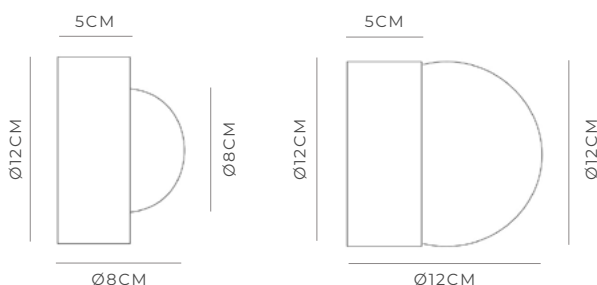

Orb Medium | Old Brass
i01.54e.M.OB + i01.54M.OB + A03.M.WH

Orb Medium | Iron
i01.54e.M.IRN + i01.54M.IRN + A03.M.WH

DESCRIPTION

The Orb Sur Wall Light is a refined interpretation of the classic orb, combining a perfectly proportioned opal glass sphere with a minimal metal frame. This layered construction introduces depth and subtle contrast, allowing the form to feel both architectural and softly luminous.

PRODUCT DETAILS

Application
Indoor Wall Light

Dimensions
Shade: Ø8cm (Small) or Ø12cm (Medium)
Fixture: Ø12cm x L5cm

Materials
Shade: Glass
Fixture: Aluminium (White) Brass (Old Brass & Iron)

Finishes
Shade: White
Fixture: White, Old Brass or Iron