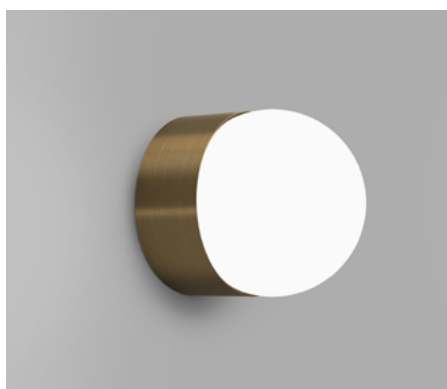

ORB SUR MEDIUM

Orb Small | White
i01.54e.M.WH + i01.54M.WH + A03.S.WH

Orb Small | Old Brass
i01.54e.M.OB + i01.54M.OB + A03.S.WH

Orb Small | Iron
i01.54e.M.IRN + i01.54M.IRN + A03.S.WH

Orb Medium | White
i01.54e.M.WH + i01.54M.WH + A03.M.WH

Orb Medium | Old Brass
i01.54e.M.OB + i01.54M.OB + A03.M.WH

Orb Medium | Iron
i01.54e.M.IRN + i01.54M.IRN + A03.M.WH

DESCRIPTION

The Orb Sur Wall Light is a refined interpretation of the classic orb, combining a perfectly proportioned opal glass sphere with a minimal metal frame. This layered construction introduces depth and subtle contrast, allowing the form to feel both architectural and softly luminous.

The opal glass emits a warm, evenly diffused light that gently enhances surrounding surfaces, making Orb Sur a versatile choice across a wide range of interior settings. Its balanced scale and understated detailing allow it to sit comfortably in both contemporary and timeless spaces, delivering atmosphere without visual clutter.

PRODUCT DETAILS

Application
Indoor Wall Light

Dimensions
Shade: Ø8cm (Small) or Ø12cm (Medium)
Fixture: Ø12cm x L5cm

Materials
Shade: Glass
Fixture: Aluminium (White) Brass (Old Brass & Iron)

Finishes
Shade: White
Fixture: White, Old Brass or Iron