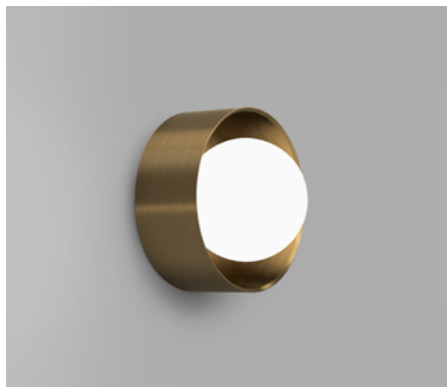

ORB SUR MEDIUM

Orb Small | White
i01.54e.M.WH + i01.54M.WH + A03.S.WH

Orb Small | Old Brass
i01.54e.M.OB + i01.54M.OB + A03.S.WH

Orb Small | Iron
i01.54e.M.IRN + i01.54M.IRN + A03.S.WH

Orb Medium | White
i01.54e.M.WH + i01.54M.WH + A03.M.WH

Orb Medium | Old Brass
i01.54e.M.OB + i01.54M.OB + A03.M.WH

Orb Medium | Iron
i01.54e.M.IRN + i01.54M.IRN + A03.M.WH

DESCRIPTION

The Orb Sur Wall Light is a refined interpretation of the classic orb, combining a perfectly proportioned opal glass sphere with a minimal metal frame. This layered construction introduces depth and subtle contrast, allowing the form to feel both architectural and softly luminous.

The opal glass emits a warm, evenly diffused light that gently enhances surrounding surfaces, making Orb Sur a versatile choice across a wide range of interior settings. Its balanced scale and understated detailing allow it to sit comfortably in both contemporary and timeless spaces, delivering atmosphere without visual clutter.

PRODUCT DETAILS

Application
Indoor Wall Light

Dimensions
Shade: Ø8cm (Small) or Ø12cm (Medium)
Fixture: Ø12cm x L5cm

Materials
Shade: Glass
Fixture: Aluminium (White) Brass (Old Brass & Iron)

Finishes
Shade: White
Fixture: White, Old Brass or Iron