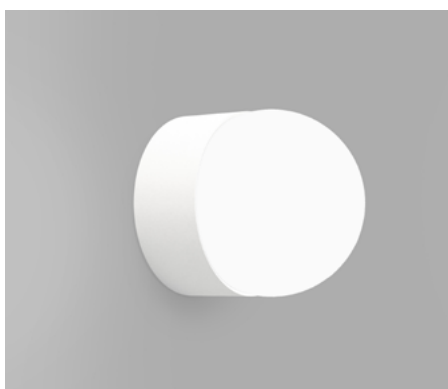

ORB SUR MEDIUM

Orb Small | White
i01.54e.M.WH + i01.54M.WH + A03.S.WH

Orb Small | Old Brass
i01.54e.M.OB + i01.54M.OB + A03.S.WH

Orb Small | Iron
i01.54e.M.IRN + i01.54M.IRN + A03.S.WH

Orb Medium | White
i01.54e.M.WH + i01.54M.WH + A03.M.WH

Orb Medium | Old Brass
i01.54e.M.OB + i01.54M.OB + A03.M.WH

Orb Medium | Iron
i01.54e.M.IRN + i01.54M.IRN + A03.M.WH

DESCRIPTION

The Orb Sur Wall Light is a refined interpretation of the classic orb, combining a perfectly proportioned opal glass sphere with a minimal metal frame. This layered construction introduces depth and subtle contrast, allowing the form to feel both architectural and softly luminous.

The opal glass emits a warm, evenly diffused light that gently enhances surrounding surfaces, making Orb Sur a versatile choice across a wide range of interior settings. Its balanced scale and understated detailing allow it to sit comfortably in both contemporary and timeless spaces, delivering atmosphere without visual clutter.

PRODUCT DETAILS

Application
Indoor Wall Light

Dimensions
Shade: Ø8cm (Small) or Ø12cm (Medium)
Fixture: Ø12cm x L5cm

Materials
Shade: Glass
Fixture: Aluminium (White) Brass (Old Brass & Iron)

Finishes
Shade: White
Fixture: White, Old Brass or Iron