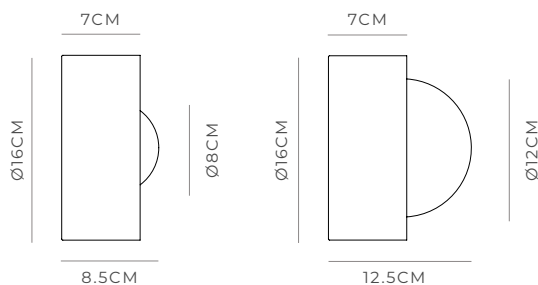

ORB SUR LARGE

Orb Small | White
i01.54e.L.WH + i01.54M.WH + A03.S.WH

Orb Small | Old Brass
i01.54e.L.OB + i01.54M.OB + A03.S.WH

Orb Small | Iron
i01.54e.L.IRN + i01.54M.IRN + A03.S.WH

Orb Medium | White
i01.54e.L.WH + i01.54M.WH + A03.M.WH

Orb Medium | Old Brass
i01.54e.L.OB + i01.54M.OB + A03.M.WH

Orb Medium | Iron
i01.54e.L.IRN + i01.54M.IRN + A03.M.WH

DESCRIPTION

The Orb Sur Large Wall Light is a bold yet balanced expression of the Orb family, defined by its increased scale and architectural clarity. Encased within a refined brass frame, the generously proportioned opal glass sphere creates a strong visual anchor while delivering a soft, evenly diffused glow.

PRODUCT DETAILS

Application
Indoor Wall Light

Dimensions
Shade: Ø8cm (Small) or Ø12cm (Medium)
Fixture: Ø16cm x 7cm

Materials
Shade: Glass
Fixture: Aluminium (White), Brass (Old Brass & Iron)

Finishes
Shade: White
Fixture: White, Old Brass or Iron

Light Source
G9 Max 3W LED

IP Rating
IP44

NOTES

Its larger form introduces depth and presence to interior spaces, making it ideal for feature walls, expansive rooms, and applications where light is intended to be both functional and sculptural.