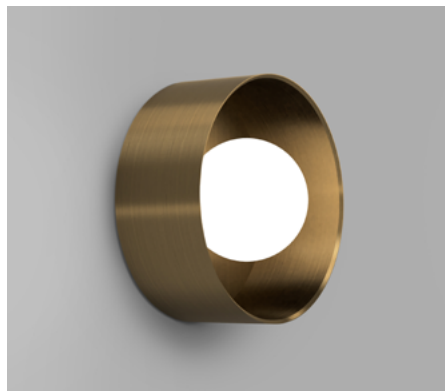

ORB SUR LARGE

Orb Small | White
i01.54e.L.WH + i01.54M.WH + A03.S.WH

Orb Small | Old Brass
i01.54e.L.OB + i01.54M.OB + A03.S.WH

Orb Small | Iron
i01.54e.L.IRN + i01.54M.IRN + A03.S.WH

Orb Medium | White
i01.54e.L.WH + i01.54M.WH + A03.M.WH

Orb Medium | Old Brass
i01.54e.L.OB + i01.54M.OB + A03.M.WH

Orb Medium | Iron
i01.54e.L.IRN + i01.54M.IRN + A03.M.WH

DESCRIPTION

The Orb Sur Large Wall Light is a bold yet balanced expression of the Orb family, defined by its increased scale and architectural clarity. Encased within a refined brass frame, the generously proportioned opal glass sphere creates a strong visual anchor while delivering a soft, evenly diffused glow.

PRODUCT DETAILS

Application
Indoor Wall Light

Dimensions
Shade: Ø8cm (Small) or Ø12cm (Medium)
Fixture: Ø16cm x 7cm

Materials
Shade: Glass
Fixture: Aluminium (White), Brass (Old Brass & Iron)

Finishes
Shade: White
Fixture: White, Old Brass or Iron

Light Source
G9 Max 3W LED

IP Rating
IP44

NOTES

Its larger form introduces depth and presence to interior spaces, making it ideal for feature walls, expansive rooms, and applications where light is intended to be both functional and sculptural.