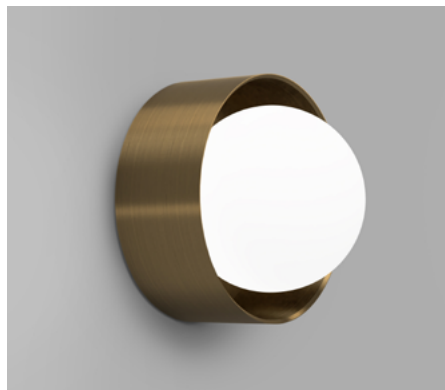

ORB SUR LARGE

Orb Small | White
i01.54e.L.WH + i01.54M.WH + A03.S.WH

Orb Small | Old Brass
i01.54e.L.OB + i01.54M.OB + A03.S.WH

Orb Small | Iron
i01.54e.L.IRN + i01.54M.IRN + A03.S.WH

Orb Medium | White
i01.54e.L.WH + i01.54M.WH + A03.M.WH

Orb Medium | Old Brass
i01.54e.L.OB + i01.54M.OB + A03.M.WH

Orb Medium | Iron
i01.54e.L.IRN + i01.54M.IRN + A03.M.WH

DESCRIPTION

The Orb Sur Large Wall Light is a bold yet balanced expression of the Orb family, defined by its increased scale and architectural clarity. Encased within a refined brass frame, the generously proportioned opal glass sphere creates a strong visual anchor while delivering a soft, evenly diffused glow.

PRODUCT DETAILS

Application
Indoor Wall Light

Dimensions
Shade: Ø8cm (Small) or Ø12cm (Medium)
Fixture: Ø16cm x 7cm

Materials
Shade: Glass
Fixture: Aluminium (White), Brass (Old Brass & Iron)

Finishes
Shade: White
Fixture: White, Old Brass or Iron

Light Source
G9 Max 3W LED

IP Rating
IP44

NOTES

Its larger form introduces depth and presence to interior spaces, making it ideal for feature walls, expansive rooms, and applications where light is intended to be both functional and sculptural.