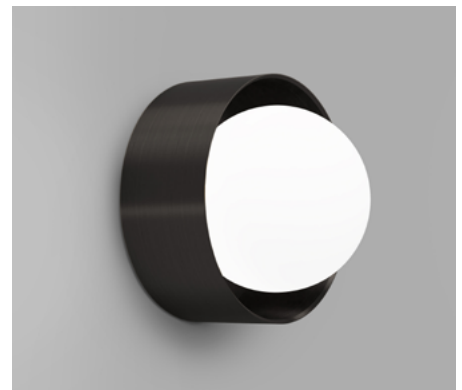

ORB SUR LARGE

Orb Small | White
i01.54e.L.WH + i01.54M.WH + A03.S.WH

Orb Small | Old Brass
i01.54e.L.OB + i01.54M.OB + A03.S.WH

Orb Small | Iron
i01.54e.L.IRN + i01.54M.IRN + A03.S.WH

Orb Medium | White
i01.54e.L.WH + i01.54M.WH + A03.M.WH

Orb Medium | Old Brass
i01.54e.L.OB + i01.54M.OB + A03.M.WH

Orb Medium | Iron
i01.54e.L.IRN + i01.54M.IRN + A03.M.WH

DESCRIPTION

The Orb Sur Large Wall Light is a bold yet balanced expression of the Orb family, defined by its increased scale and architectural clarity. Encased within a refined brass frame, the generously proportioned opal glass sphere creates a strong visual anchor while delivering a soft, evenly diffused glow.

PRODUCT DETAILS

Application
Indoor Wall Light

Dimensions
Shade: Ø8cm (Small) or Ø12cm (Medium)
Fixture: Ø16cm x 7cm

Materials
Shade: Glass
Fixture: Aluminium (White), Brass (Old Brass & Iron)

Finishes
Shade: White
Fixture: White, Old Brass or Iron

Light Source
G9 Max 3W LED

IP Rating
IP44

NOTES

Its larger form introduces depth and presence to interior spaces, making it ideal for feature walls, expansive rooms, and applications where light is intended to be both functional and sculptural.