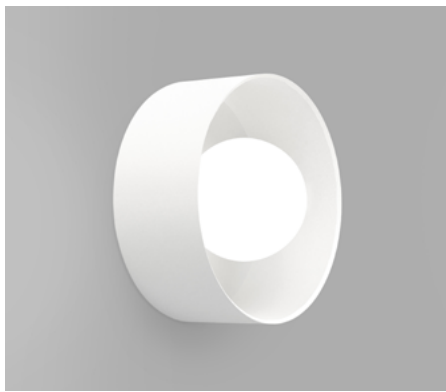

ORB SUR LARGE

Orb Small | White
i01.54e.L.WH + i01.54M.WH + A03.S.WH

Orb Small | Old Brass
i01.54e.L.OB + i01.54M.OB + A03.S.WH

Orb Small | Iron
i01.54e.L.IRN + i01.54M.IRN + A03.S.WH

Orb Medium | White
i01.54e.L.WH + i01.54M.WH + A03.M.WH

Orb Medium | Old Brass
i01.54e.L.OB + i01.54M.OB + A03.M.WH

Orb Medium | Iron
i01.54e.L.IRN + i01.54M.IRN + A03.M.WH

DESCRIPTION

The Orb Sur Large Wall Light is a bold yet balanced expression of the Orb family, defined by its increased scale and architectural clarity. Encased within a refined brass frame, the generously proportioned opal glass sphere creates a strong visual anchor while delivering a soft, evenly diffused glow.

PRODUCT DETAILS

Application
Indoor Wall Light

Dimensions
Shade: Ø8cm (Small) or Ø12cm (Medium)
Fixture: Ø16cm x 7cm

Materials
Shade: Glass
Fixture: Aluminium (White), Brass (Old Brass & Iron)

Finishes
Shade: White
Fixture: White, Old Brass or Iron

Light Source
G9 Max 3W LED

IP Rating
IP44

NOTES

Its larger form introduces depth and presence to interior spaces, making it ideal for feature walls, expansive rooms, and applications where light is intended to be both functional and sculptural.