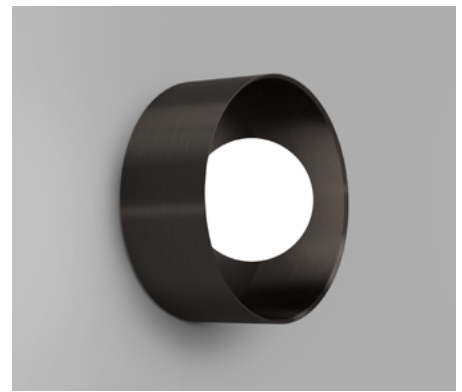

ORB SUR LARGE

Orb Small | White
i01.54e.L.WH + i01.54M.WH + A03.S.WH

Orb Small | Old Brass
i01.54e.L.OB + i01.54M.OB + A03.S.WH

Orb Small | Iron
i01.54e.L.IRN + i01.54M.IRN + A03.S.WH

Orb Medium | White
i01.54e.L.WH + i01.54M.WH + A03.M.WH

Orb Medium | Old Brass
i01.54e.L.OB + i01.54M.OB + A03.M.WH

Orb Medium | Iron
i01.54e.L.IRN + i01.54M.IRN + A03.M.WH

DESCRIPTION

The Orb Sur Large Wall Light is a bold yet balanced expression of the Orb family, defined by its increased scale and architectural clarity. Encased within a refined brass frame, the generously proportioned opal glass sphere creates a strong visual anchor while delivering a soft, evenly diffused glow.

PRODUCT DETAILS

Application
Indoor Wall Light

Dimensions
Shade: Ø8cm (Small) or Ø12cm (Medium)
Fixture: Ø16cm x 7cm

Materials
Shade: Glass
Fixture: Aluminium (White), Brass (Old Brass & Iron)

Finishes
Shade: White
Fixture: White, Old Brass or Iron

Light Source
G9 Max 3W LED

IP Rating
IP44

NOTES

Its larger form introduces depth and presence to interior spaces, making it ideal for feature walls, expansive rooms, and applications where light is intended to be both functional and sculptural.