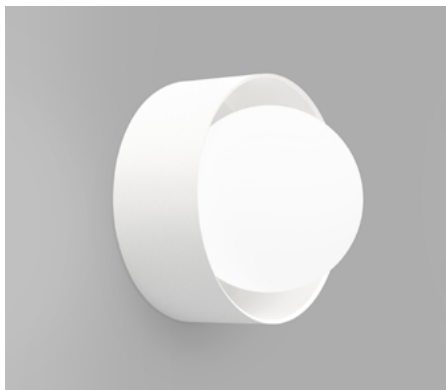

ORB SUR LARGE

Orb Small | White
i01.54e.L.WH + i01.54M.WH + A03.S.WH

Orb Small | Old Brass
i01.54e.L.OB + i01.54M.OB + A03.S.WH

Orb Small | Iron
i01.54e.L.IRN + i01.54M.IRN + A03.S.WH

Orb Medium | White
i01.54e.L.WH + i01.54M.WH + A03.M.WH

Orb Medium | Old Brass
i01.54e.L.OB + i01.54M.OB + A03.M.WH

Orb Medium | Iron
i01.54e.L.IRN + i01.54M.IRN + A03.M.WH

DESCRIPTION

The Orb Sur Large Wall Light is a bold yet balanced expression of the Orb family, defined by its increased scale and architectural clarity. Encased within a refined brass frame, the generously proportioned opal glass sphere creates a strong visual anchor while delivering a soft, evenly diffused glow.

PRODUCT DETAILS

Application
Indoor Wall Light

Dimensions
Shade: Ø8cm (Small) or Ø12cm (Medium)
Fixture: Ø16cm x 7cm

Materials
Shade: Glass
Fixture: Aluminium (White), Brass (Old Brass & Iron)

Finishes
Shade: White
Fixture: White, Old Brass or Iron

Light Source
G9 Max 3W LED

IP Rating
IP44

NOTES

Its larger form introduces depth and presence to interior spaces, making it ideal for feature walls, expansive rooms, and applications where light is intended to be both functional and sculptural.