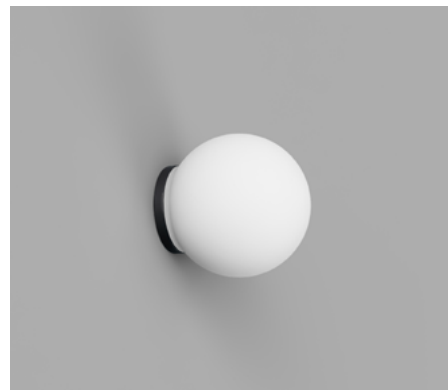

# ORB MIRROR

Small | White  
i01.54M.WH + A03.S.WH

Small | Old Brass  
i01.54M.OB + A03.S.WH

Small | Iron  
i01.54M.IRN + A03.S.WH

Medium | White  
i01.54M.WH + A03.M.WH

Medium | Old Brass  
i01.54M.OB + A03.M.WH

## DESCRIPTION

Simultaneously contemporary and classic, the Orb Mirror Wall Light is versatile enough to compliment any space. Minimal, not only in its form but its style, the glowing illumination lightens not just the room but the mood. With its sphere, the white glass softens and diffuses the light. Suitable to use in bathrooms.

## PRODUCT DETAILS

**Application**  
Indoor Wall Light

**Dimensions**  
Shade: Ø8cm (Small) or Ø12cm (Medium)  
Fixture: Ø5 x L0.5cm

**Materials**  
Shade: Glass  
Fixture: Aluminium

**Finishes**  
Shade: White  
Fixture: White, Old Brass or Iron