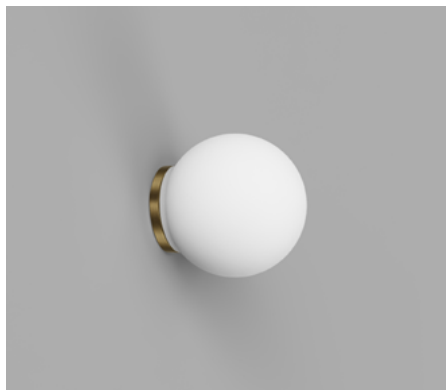

# ORB MIRROR

Small | White  
i01.54M.WH + A03.S.WH

Small | Old Brass  
i01.54M.OB + A03.S.WH

Small | Iron  
i01.54M.IRN + A03.S.WH

Medium | White  
i01.54M.WH + A03.M.WH

Medium | Old Brass  
i01.54M.OB + A03.M.WH

## DESCRIPTION

Simultaneously contemporary and classic, the Orb Mirror Wall Light is versatile enough to compliment any space. Minimal, not only in its form but its style, the glowing illumination lightens not just the room but the mood. With its sphere, the white glass softens and diffuses the light. Suitable to use in bathrooms.

## PRODUCT DETAILS

**Application**  
Indoor Wall Light

**Dimensions**  
Shade: Ø8cm (Small) or Ø12cm (Medium)  
Fixture: Ø5 x L0.5cm

**Materials**  
Shade: Glass  
Fixture: Aluminium

**Finishes**  
Shade: White  
Fixture: White, Old Brass or Iron

## NOTES

The Orb mirror has a micro base and as such the electrical connection will need to be located in the wall behind the fitting.

Its IP44 rating makes it suitable for bathrooms, offering protection against moisture.