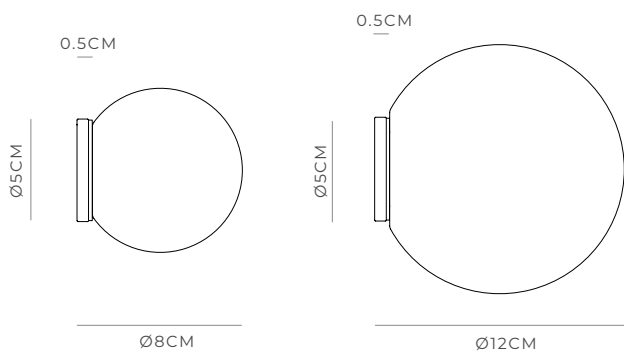

Installation
Instructions