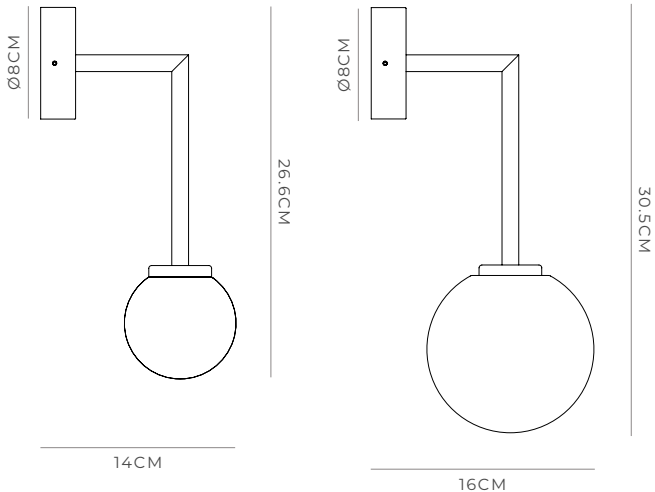

## DESCRIPTION

With its long arm, this variation from the Orb collection accentuates its placement within a space. It makes a statement yet still allows the focus to stay on the smoothness of the sphere. Its proportions showcase the harmonious balance between its diametrical forms. Suitable to use in bathrooms.

## PRODUCT DETAILS

**Application**  
Indoor Wall Light

**Dimensions**  
Shade: Ø8cm (Small) or  
Ø12cm (Medium)  
Fixture: H19.5 x Ø8 x  
L12.5cm

**Materials**  
Shade: Glass  
Fixture: Aluminium

**Finishes**  
Shade: White  
Fixture: Chrome or  
Dark Bronze

## NOTES

The long arm allows you to extend the light source placement which is especially useful when replacing existing wall lights. It can be used either up or downward facing.

Its IP44 rating makes it suitable for bathrooms, offering protection against moisture.