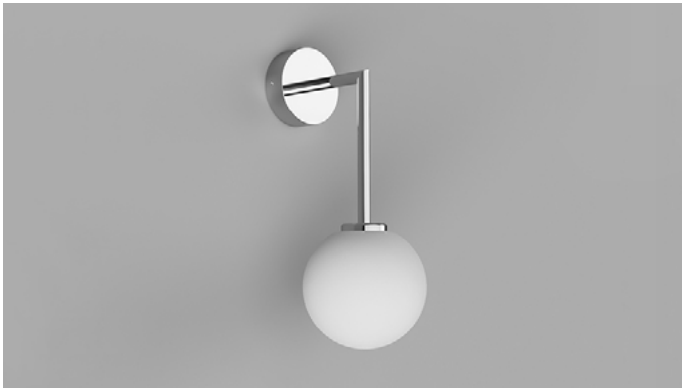

# ORB LONG ARM

Orb Small | Chrome  
i01.54B.CH + A03.S.WH

Orb Small | Dark Bronze  
i01.54B.DB + A03.S.WH

Orb Medium | Chrome  
i01.54B.CH + A03.M.WH

Orb Medium | Dark Bronze  
i01.54b.DB + A03.M.WH

## DESCRIPTION

With its long arm, this variation from the Orb collection accentuates its placement within a space. It makes a statement yet still allows the focus to stay on the smoothness of the sphere. Its proportions showcase the harmonious balance between its diametrical forms. Suitable to use in bathrooms.

## PRODUCT DETAILS

**Application**  
Indoor Wall Light

**Dimensions**  
Shade: Ø8cm (Small) or  
Ø12cm (Medium)  
Fixture: H19.5 x Ø8 x  
L12.5cm

**Materials**  
Shade: Glass  
Fixture: Aluminium

**Finishes**  
Shade: White  
Fixture: Chrome or  
Dark Bronze

## NOTES

The long arm allows you to extend the light source placement which is especially useful when replacing existing wall lights. It can be used either up or downward facing.

Its IP44 rating makes it suitable for bathrooms, offering protection against moisture.