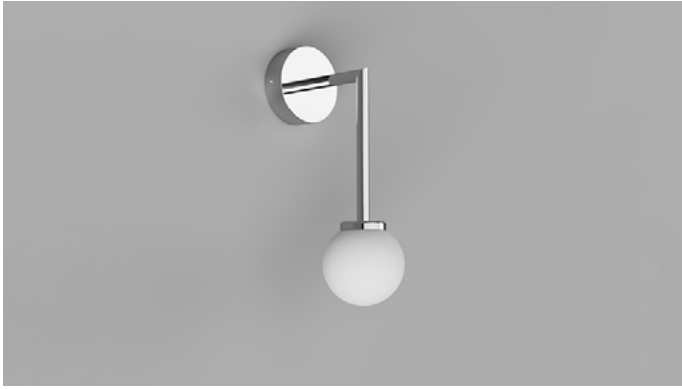

# ORB LONG ARM

Orb Small | Chrome  
i01.54B.CH + A03.S.WH

Orb Small | Dark Bronze  
i01.54B.DB + A03.S.WH

Orb Medium | Chrome  
i01.54B.CH + A03.M.WH

Orb Medium | Dark Bronze  
i01.54b.DB + A03.M.WH

## DESCRIPTION

With its long arm, this variation from the Orb collection accentuates its placement within a space. It makes a statement yet still allows the focus to stay on the smoothness of the sphere. Its proportions showcase the harmonious balance between its diametrical forms. Suitable to use in bathrooms.

## PRODUCT DETAILS

**Application**  
Indoor Wall Light

**Dimensions**  
Shade: Ø8cm (Small) or  
Ø12cm (Medium)  
Fixture: H19.5 x Ø8 x  
L12.5cm

**Materials**  
Shade: Glass  
Fixture: Aluminium

**Finishes**  
Shade: White  
Fixture: Chrome or  
Dark Bronze

## NOTES

The long arm allows you to extend the light source placement which is especially useful when replacing existing wall lights. It can be used either up or downward facing.

Its IP44 rating makes it suitable for bathrooms, offering protection against moisture.