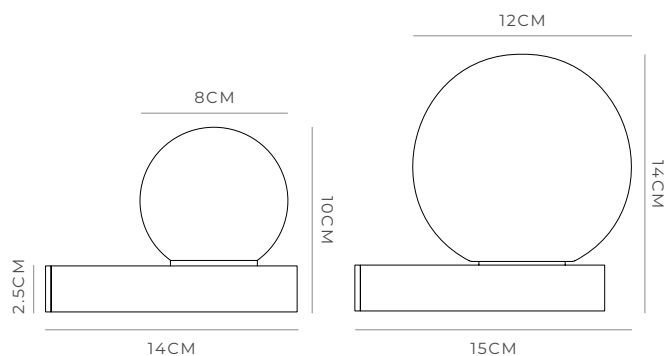

ORB LEDGE

Orb Small | Old Bronze
E01.54.DB + A03.S.WH

Orb Medium | Old Bronze
E01.54.DB + A03.M.WH

DESCRIPTION

Orb Ledge Wall Light is a striking addition to the iconic Orb collection. A versatile light that allows for an up or down configuration where the perfect white glass sphere is either perched above or hung below a simple ledge. A solid contemporary fixture with an Old Bronze finish that displays all the attributes of classic and enduring design.

PRODUCT DETAILS

Application
Indoor Wall or Outdoor Wall Light

Dimensions
Small: H10 x W9 x L14cm
Medium: H14 x W12 x L15cm

Materials
Shade: Glass
Fixture: Brass

Finishes
Shade: White
Fixture: Old Bronze

Light Source
G9 Max 3W LED

IP Rating
IP44

NOTES

Available in a small and medium size and with its IP44 rating, making it ideal for exterior and bathroom use, offering protection against moisture and outdoor conditions.

Installation
Instructions