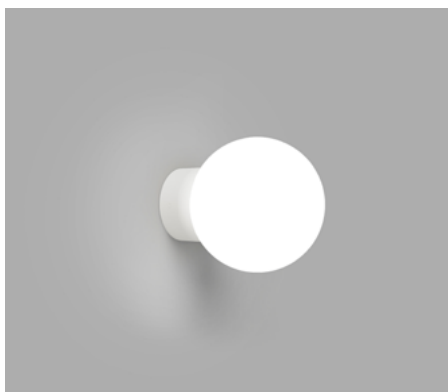

ORB DECO

Small | White
i01.54d.WH + A03.S.WH

Small | Old Brass
i01.54d.OB + A03.S.WH

Small | Iron
i01.54d.IRN + A03.S.WH

Medium | White
i01.54d.WH + A03.M.WH

Medium | Old Brass
i01.54d.OB + A03.M.WH

Medium | Iron
i01.54d.IRN + A03.M.WH

DESCRIPTION

The Orb Deco Wall Light draws subtle inspiration from the elegance of classic Art-Deco vanity mirrors, then reinterpreted through a contemporary lens. Defined by its clean geometry and softly illuminated glass shade, Orb Deco celebrates the timeless balance between form, symmetry, and light.

PRODUCT DETAILS

Application
Indoor Wall Light

Dimensions
Shade: Ø8cm (Small) or Ø12cm (Medium)
Fixture: Ø7cm x 3cm

Materials
Shade: Glass
Fixture: Aluminium

Finishes
Shade: White
Fixture: White, Old Brass or Iron