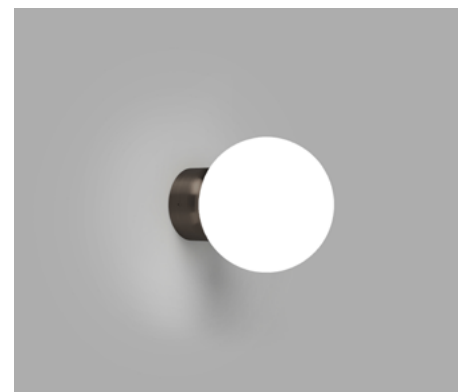

ORB DECO

Small | White
i01.54d.WH + A03.S.WH

Small | Old Brass
i01.54d.OB + A03.S.WH

Small | Iron
i01.54d.IRN + A03.S.WH

Medium | White
i01.54d.WH + A03.M.WH

Medium | Old Brass
i01.54d.OB + A03.M.WH

Medium | Iron
i01.54d.IRN + A03.M.WH

DESCRIPTION

The Orb Deco Wall Light draws subtle inspiration from the elegance of classic Art-Deco vanity mirrors, then reinterpreted through a contemporary lens. Defined by its clean geometry and softly illuminated glass shade, Orb Deco celebrates the timeless balance between form, symmetry, and light.

PRODUCT DETAILS

Application
Indoor Wall Light

Dimensions
Shade: Ø8cm (Small) or Ø12cm (Medium)
Fixture: Ø7cm x 3cm

Materials
Shade: Glass
Fixture: Aluminium

Finishes
Shade: White
Fixture: White, Old Brass or Iron

Light Source
G9 Max 3W LED

IP Rating
IP44

NOTES

Its IP44 rating makes it suitable for bathrooms, offering protection against moisture.

Installation
Instructions