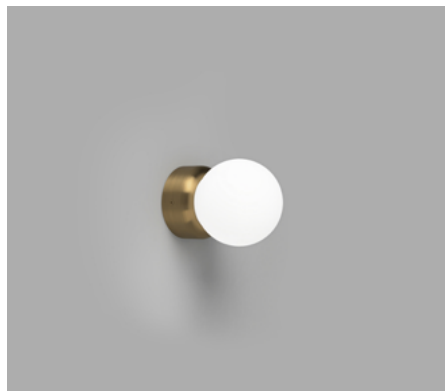

ORB DECO

Small | White
i01.54d.WH + A03.S.WH

Small | Old Brass
i01.54d.OB + A03.S.WH

Small | Iron
i01.54d.IRN + A03.S.WH

Medium | White
i01.54d.WH + A03.M.WH

Medium | Old Brass
i01.54d.OB + A03.M.WH

Medium | Iron
i01.54d.IRN + A03.M.WH

DESCRIPTION

The Orb Deco Wall Light draws subtle inspiration from the elegance of classic Art-Deco vanity mirrors, then reinterpreted through a contemporary lens. Defined by its clean geometry and softly illuminated glass shade, Orb Deco celebrates the timeless balance between form, symmetry, and light.

PRODUCT DETAILS

Application
Indoor Wall Light

Dimensions
Shade: Ø8cm (Small) or Ø12cm (Medium)
Fixture: Ø7cm x 3cm

Materials
Shade: Glass
Fixture: Aluminium

Finishes
Shade: White
Fixture: White, Old Brass or Iron