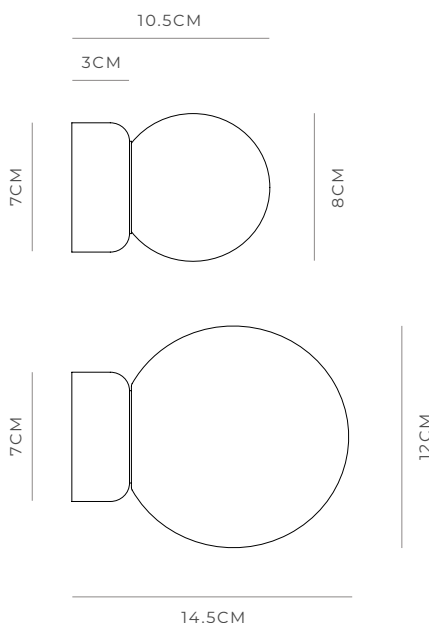

ORB DECO

Small | White
i01.54d.WH + A03.S.WH

Small | Old Brass
i01.54d.OB + A03.S.WH

Small | Iron
i01.54d.IRN + A03.S.WH

Medium | White
i01.54d.WH + A03.M.WH

Medium | Old Brass
i01.54d.OB + A03.M.WH

Medium | Iron
i01.54d.IRN + A03.M.WH

DESCRIPTION

The Orb Deco Wall Light draws subtle inspiration from the elegance of classic Art-Deco vanity mirrors, then reinterpreted through a contemporary lens. Defined by its clean geometry and softly illuminated glass shade, Orb Deco celebrates the timeless balance between form, symmetry, and light.

PRODUCT DETAILS

Application
Indoor Wall Light

Dimensions
Shade: Ø8cm (Small) or Ø12cm (Medium)
Fixture: Ø7cm x 3cm

Materials
Shade: Glass
Fixture: Aluminium

Finishes
Shade: White
Fixture: White, Old Brass or Iron

Light Source
G9 Max 3W LED

IP Rating
IP44

NOTES

Its IP44 rating makes it suitable for bathrooms, offering protection against moisture.

Installation
Instructions