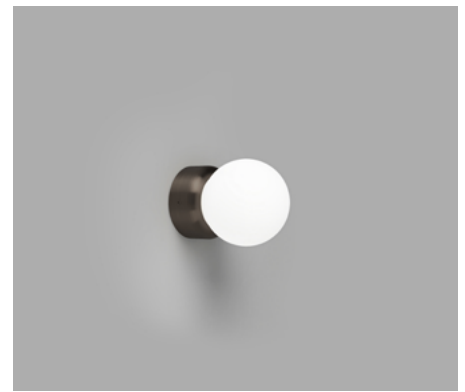

ORB DECO

Small | White
i01.54d.WH + A03.S.WH

Small | Old Brass
i01.54d.OB + A03.S.WH

Small | Iron
i01.54d.IRN + A03.S.WH

Medium | White
i01.54d.WH + A03.M.WH

Medium | Old Brass
i01.54d.OB + A03.M.WH

Medium | Iron
i01.54d.IRN + A03.M.WH

DESCRIPTION

The Orb Deco Wall Light draws subtle inspiration from the elegance of classic Art-Deco vanity mirrors, then reinterpreted through a contemporary lens. Defined by its clean geometry and softly illuminated glass shade, Orb Deco celebrates the timeless balance between form, symmetry, and light.

PRODUCT DETAILS

Application
Indoor Wall Light

Dimensions
Shade: Ø8cm (Small) or Ø12cm (Medium)
Fixture: Ø7cm x 3cm

Materials
Shade: Glass
Fixture: Aluminium

Finishes
Shade: White
Fixture: White, Old Brass or Iron