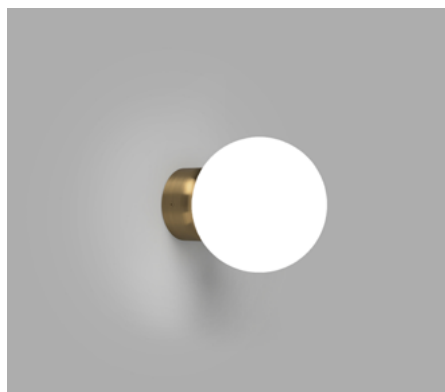

ORB DECO

Small | White
i01.54d.WH + A03.S.WH

Small | Old Brass
i01.54d.OB + A03.S.WH

Small | Iron
i01.54d.IRN + A03.S.WH

Medium | White
i01.54d.WH + A03.M.WH

Medium | Old Brass
i01.54d.OB + A03.M.WH

Medium | Iron
i01.54d.IRN + A03.M.WH

DESCRIPTION

The Orb Deco Wall Light draws subtle inspiration from the elegance of classic Art-Deco vanity mirrors, then reinterpreted through a contemporary lens. Defined by its clean geometry and softly illuminated glass shade, Orb Deco celebrates the timeless balance between form, symmetry, and light.

PRODUCT DETAILS

Application
Indoor Wall Light

Dimensions
Shade: Ø8cm (Small) or Ø12cm (Medium)
Fixture: Ø7cm x 3cm

Materials
Shade: Glass
Fixture: Aluminium

Finishes
Shade: White
Fixture: White, Old Brass or Iron