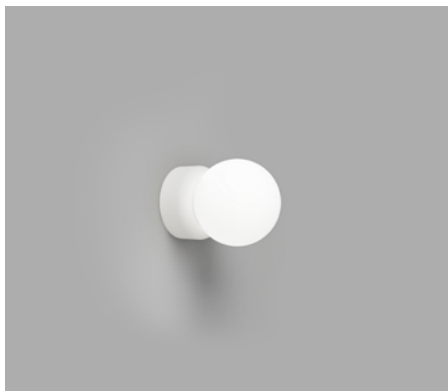

ORB DECO

Small | White
i01.54d.WH + A03.S.WH

Small | Old Brass
i01.54d.OB + A03.S.WH

Small | Iron
i01.54d.IRN + A03.S.WH

Medium | White
i01.54d.WH + A03.M.WH

Medium | Old Brass
i01.54d.OB + A03.M.WH

Medium | Iron
i01.54d.IRN + A03.M.WH

DESCRIPTION

The Orb Deco Wall Light draws subtle inspiration from the elegance of classic Art-Deco vanity mirrors, then reinterpreted through a contemporary lens. Defined by its clean geometry and softly illuminated glass shade, Orb Deco celebrates the timeless balance between form, symmetry, and light.

PRODUCT DETAILS

Application
Indoor Wall Light

Dimensions
Shade: Ø8cm (Small) or Ø12cm (Medium)
Fixture: Ø7cm x 3cm

Materials
Shade: Glass
Fixture: Aluminium

Finishes
Shade: White
Fixture: White, Old Brass or Iron