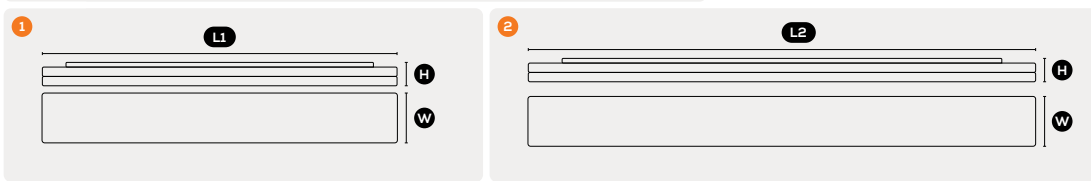

1 DIMENSIONS H 55mm W 130mm L1 900mm

2 DIMENSIONS H 55mm W 130mm L2 1200mm

LUMINAIRE OPTIONS

SIZE / LED / LUMENS OPTIONS (3000K | 4000K)

1 900mm, 24W / 32W, 1000lm | 1500lm

2 1200mm, 29W / 38W, 1800lm | 2400lm

GENERAL SPECIFICATIONS

EFFICACY 100 lm/W

COLOUR 3000K, Warm White
4000K, Cool White

MATERIAL Polycarbonate

FINISH White

BEAM 110°

CRI 90+

IP 54