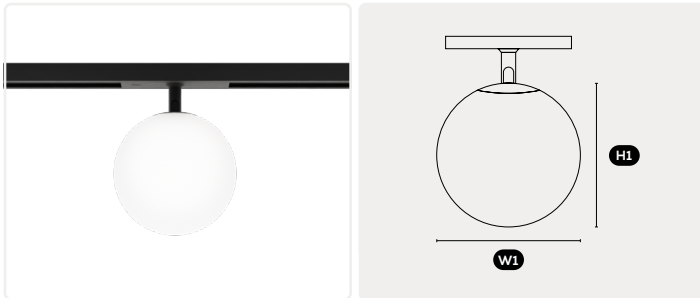

LINEX 11 BALL

The LineX offers a minimalistic approach to track lighting, in comparison to the larger, but more versatile 3 Circuit Track. With a smaller profile, and smaller fittings available for it, the LineX is ideal for residential lighting.

- High CRI – Defining architectural details and finishes.
- Seamless Ambience – Creating a balanced and uniform glow in all directions, showcasing an elegant design and warm ambience.
- Dimmable – Featuring 24V DC allows any of the LineX fittings to be dimmed in multiple ways.

DIMENSIONS **H1** 80mm **W1** Ø80mm

GENERAL SPECIFICATIONS

LED	LUMENS (3000K)
2W	150 lm
EFFICACY	Up to 75 Lm/W
COLOUR	3000K, Warm White
MATERIAL	Powder Coated Aluminium
FINISH	Black
BEAM	Indirect
CRI	90+
IP	20
COLOUR DEVIATION	SDCM ≤5
UGR	N/A
LIFETIME	> 50,000hrs L80B10
WARRANTY	5 Years