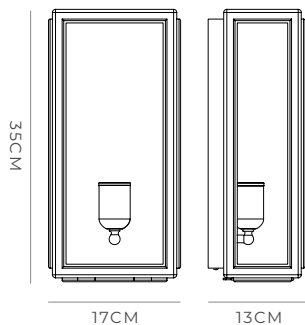

## PRODUCT DETAILS

**Application**  
Indoor and Outdoor  
Wall Light

**Dimensions**  
Medium: H35 x W17 x L13cm

**Materials**  
Shade: Tempered Glass  
Fixture: Brass

**Finishes**  
Shade: Clear or Frosted  
Fixture: Old Bronze