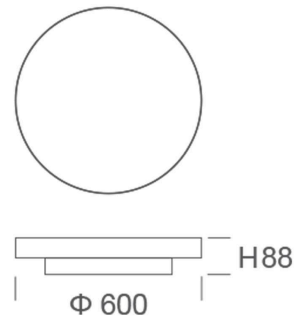

LED

LED Chip	Seoul
Lumen	7260lm/5016lm
Efficacy	132lm/W
CCT	3000K/4000K Switch
CRI	>90
SDCM	<3
UGR	<23