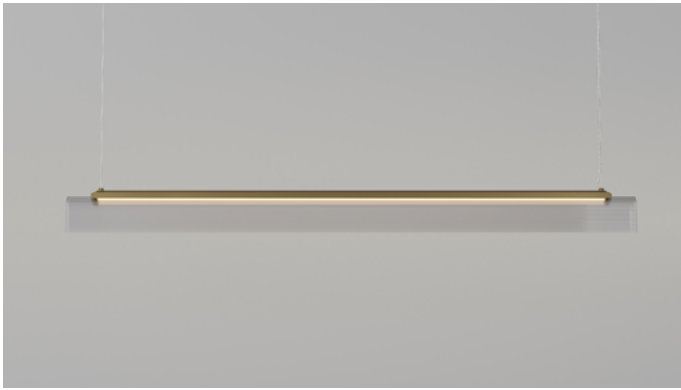

EDGE LINEAR

Old Brass | Clear Ribbed
i02.75.120.OB + A04.75.120.CL-RIB

Iron | Clear Ribbed
i02.75.120.IRN + A04.75.120.CL-RIB

Old Brass | Frosted Ribbed
i02.75.120.OB + A04.75.120.FR-RIB

Iron | Frosted Ribbed
i02.75.120.IRN + A04.75.120.FR-RIB

DESCRIPTION

Edge Linear Pendant Light offers a bold, architectural take on modern lighting. The result is a lighting piece that feels deliberate, directional, and distinct.

Defined by its clean lines and sharp form, paired with a delicate fluted glass shade slumped by hand, it combines a structured silhouette with refined material contrasts.

PRODUCT DETAILS

Application
Indoor Pendant Light

Dimensions
H9 x W120 x L6cm

Materials
Shade: Glass
Fixture: Aluminium

Finishes
Shade: Clear Ribbed or Frosted Ribbed
Fixture: Old Brass or Iron

Light Source
LED 25W 2400lm 2700K**

CRI
+90

Dimming
TRIAC

Cord
300cm

NOTES

Designed for impact, it sits confidently above long dining tables, kitchen islands, or in commercial settings, delivering balanced illumination and a sleek, linear aesthetic.