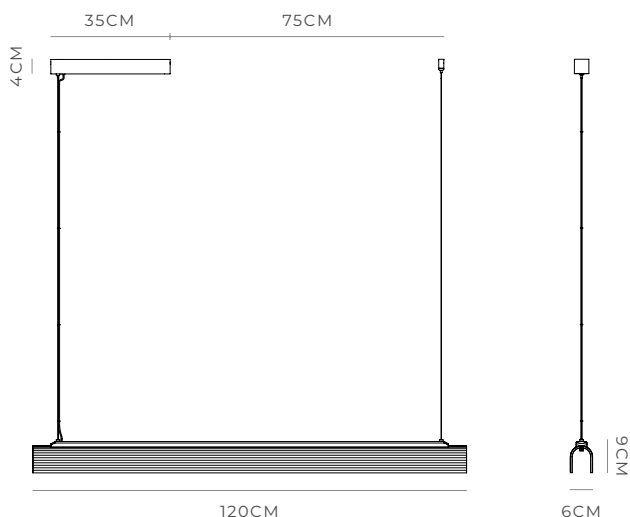

EDGE LINEAR

Old Brass | Clear Ribbed
i02.75.120.OB + A04.75.120.CL-RIB

Iron | Clear Ribbed
i02.75.120.IRN + A04.75.120.CL-RIB

Old Brass | Frosted Ribbed
i02.75.120.OB + A04.75.120.FR-RIB

Iron | Frosted Ribbed
i02.75.120.IRN + A04.75.120.FR-RIB

DESCRIPTION

Edge Linear Pendant Light offers a bold, architectural take on modern lighting. The result is a lighting piece that feels deliberate, directional, and distinct.

Defined by its clean lines and sharp form, paired with a delicate fluted glass shade slumped by hand, it combines a structured silhouette with refined material contrasts.

PRODUCT DETAILS

Application
Indoor Pendant Light

Dimensions
H9 x W120 x L6cm

Materials
Shade: Glass
Fixture: Aluminium

Finishes
Shade: Clear Ribbed or Frosted Ribbed
Fixture: Old Brass or Iron

Light Source
LED 25W 2400lm 2700K**