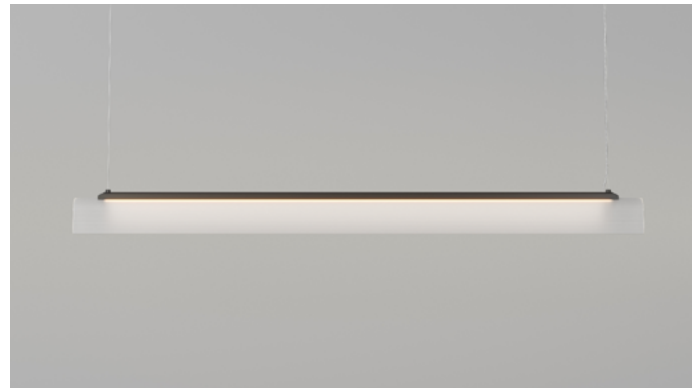

EDGE LINEAR

Old Brass | Clear Ribbed
i02.75.120.OB + A04.75.120.CL-RIB

Iron | Clear Ribbed
i02.75.120.IRN + A04.75.120.CL-RIB

Old Brass | Frosted Ribbed
i02.75.120.OB + A04.75.120.FR-RIB

Iron | Frosted Ribbed
i02.75.120.IRN + A04.75.120.FR-RIB

DESCRIPTION

Edge Linear Pendant Light offers a bold, architectural take on modern lighting. The result is a lighting piece that feels deliberate, directional, and distinct.

Defined by its clean lines and sharp form, paired with a delicate fluted glass shade slumped by hand, it combines a structured silhouette with refined material contrasts.

PRODUCT DETAILS

Application
Indoor Pendant Light

Dimensions
H9 x W120 x L6cm

Materials
Shade: Glass
Fixture: Aluminium

Finishes
Shade: Clear Ribbed or Frosted Ribbed
Fixture: Old Brass or Iron

Light Source
LED 25W 2400lm 2700K**

CRI
+90

Dimming
TRIAC

Cord
300cm

NOTES

Designed for impact, it sits confidently above long dining tables, kitchen islands, or in commercial settings, delivering balanced illumination and a sleek, linear aesthetic.