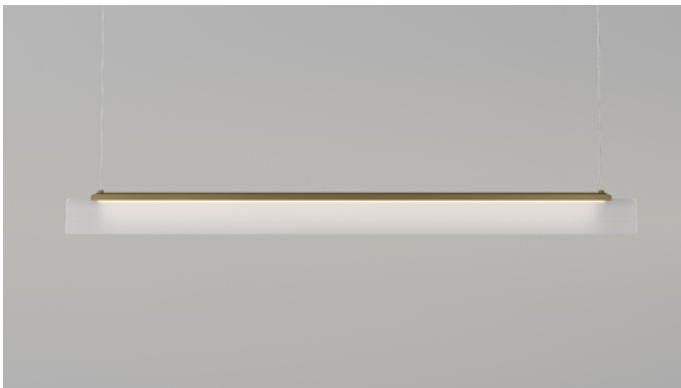

EDGE LINEAR

Old Brass | Clear Ribbed
i02.75.120.OB + A04.75.120.CL-RIB

Iron | Clear Ribbed
i02.75.120.IRN + A04.75.120.CL-RIB

Old Brass | Frosted Ribbed
i02.75.120.OB + A04.75.120.FR-RIB

Iron | Frosted Ribbed
i02.75.120.IRN + A04.75.120.FR-RIB

DESCRIPTION

Edge Linear Pendant Light offers a bold, architectural take on modern lighting. The result is a lighting piece that feels deliberate, directional, and distinct.

Defined by its clean lines and sharp form, paired with a delicate fluted glass shade slumped by hand, it combines a structured silhouette with refined material contrasts.

PRODUCT DETAILS

Application
Indoor Pendant Light

Dimensions
H9 x W120 x L6cm

Materials
Shade: Glass
Fixture: Aluminium

Finishes
Shade: Clear Ribbed or Frosted Ribbed
Fixture: Old Brass or Iron

Light Source
LED 25W 2400lm 2700K**

CRI
+90

Dimming
TRIAC

Cord
300cm

NOTES

Designed for impact, it sits confidently above long dining tables, kitchen islands, or in commercial settings, delivering balanced illumination and a sleek, linear aesthetic.