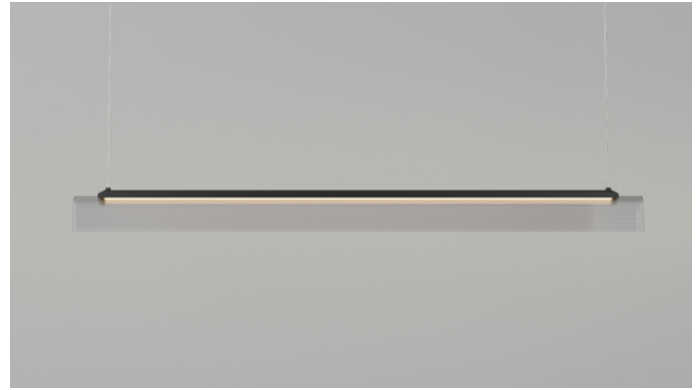

EDGE LINEAR

Old Brass | Clear Ribbed
i02.75.120.OB + A04.75.120.CL-RIB

Iron | Clear Ribbed
i02.75.120.IRN + A04.75.120.CL-RIB

Old Brass | Frosted Ribbed
i02.75.120.OB + A04.75.120.FR-RIB

Iron | Frosted Ribbed
i02.75.120.IRN + A04.75.120.FR-RIB

DESCRIPTION

Edge Linear Pendant Light offers a bold, architectural take on modern lighting. The result is a lighting piece that feels deliberate, directional, and distinct.

Defined by its clean lines and sharp form, paired with a delicate fluted glass shade slumped by hand, it combines a structured silhouette with refined material contrasts.

PRODUCT DETAILS

Application
Indoor Pendant Light

Dimensions
H9 x W120 x L6cm

Materials
Shade: Glass
Fixture: Aluminium

Finishes
Shade: Clear Ribbed or Frosted Ribbed
Fixture: Old Brass or Iron

Light Source
LED 25W 2400lm 2700K**

CRI
+90

Dimming
TRIAC

Cord
300cm

NOTES

Designed for impact, it sits confidently above long dining tables, kitchen islands, or in commercial settings, delivering balanced illumination and a sleek, linear aesthetic.