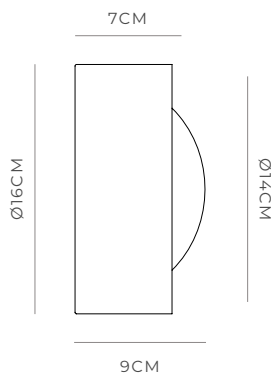

DOMESUR

White
i01.54e.L.WH + i01.54M.WH + A03.DM.WH

Old Brass
i01.54e.L.OB + i01.54M.OB + A03.DM.WH

Iron
i01.54e.L.IRN + i01.54M.IRN + A03.DM.WH

DESCRIPTION

The Dome Sur Wall Light offers a sculptural interpretation of the orb through a generous dome-shaped glass form encased within a refined metal frame. Its expanded scale and softened profile create a confident architectural presence, while the opal glass diffuser delivers a warm, evenly distributed glow that enhances atmosphere without overpowering the space.

PRODUCT DETAILS

Application
Indoor Wall Light

Dimensions
Shade: Ø14cm
Fixture: Ø16cm x L7cm

Materials
Shade: Glass
Fixture: Aluminium (White) Brass (Old Brass & Iron)

Finishes
Shade: White
Fixture: White, Old Brass or Iron

Light Source
G9 Max 3W LED

IP Rating
IP44

NOTES

Minimal and versatile enough to be fitted with an assortment of accessories. The Orb Mini Collection is modular with a wide range of possibilities.

Its IP44 rating makes it suitable for bathrooms, offering protection against moisture.