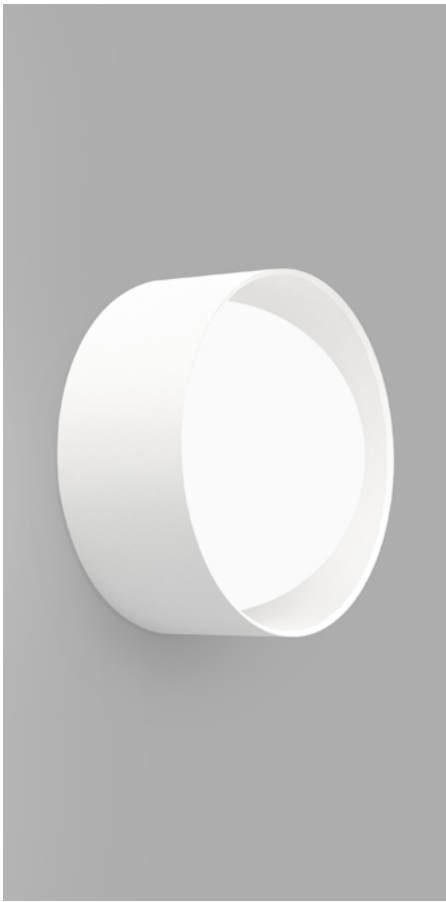

DOMESUR

White
i01.54e.L.WH + i01.54M.WH + A03.DM.WH

Old Brass
i01.54e.L.OB + i01.54M.OB + A03.DM.WH

Iron
i01.54e.L.IRN + i01.54M.IRN + A03.DM.WH

DESCRIPTION

The Dome Sur Wall Light offers a sculptural interpretation of the orb through a generous dome-shaped glass form encased within a refined metal frame. Its expanded scale and softened profile create a confident architectural presence, while the opal glass diffuser delivers a warm, evenly distributed glow that enhances atmosphere without overpowering the space.

PRODUCT DETAILS

Application
Indoor Wall Light

Dimensions
Shade: Ø14cm
Fixture: Ø16cm x L7cm

Materials
Shade: Glass
Fixture: Aluminium (White) Brass (Old Brass & Iron)

Finishes
Shade: White
Fixture: White, Old Brass or Iron

Light Source
G9 Max 3W LED

IP Rating
IP44

NOTES

Minimal and versatile enough to be fitted with an assortment of accessories. The Orb Mini Collection is modular with a wide range of possibilities.

Its IP44 rating makes it suitable for bathrooms, offering protection against moisture.