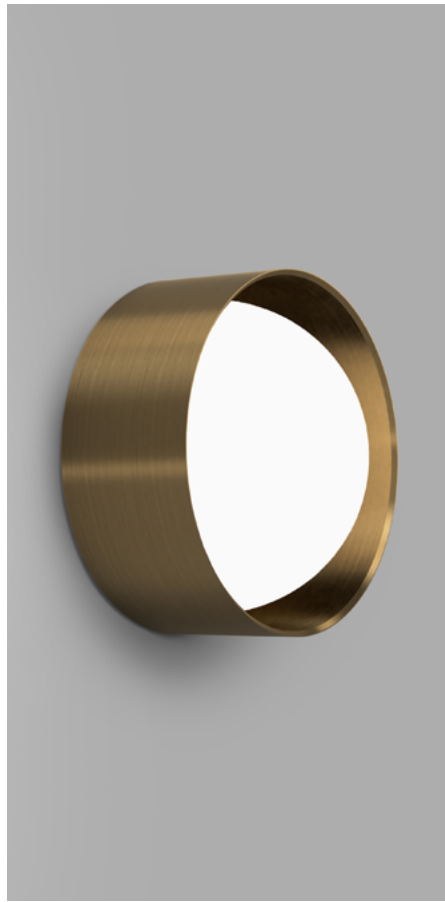

DOMESUR

White
i01.54e.L.WH + i01.54M.WH + A03.DM.WH

Old Brass
i01.54e.L.OB + i01.54M.OB + A03.DM.WH

Iron
i01.54e.L.IRN + i01.54M.IRN + A03.DM.WH

DESCRIPTION

The Dome Sur Wall Light offers a sculptural interpretation of the orb through a generous dome-shaped glass form encased within a refined metal frame. Its expanded scale and softened profile create a confident architectural presence, while the opal glass diffuser delivers a warm, evenly distributed glow that enhances atmosphere without overpowering the space.

PRODUCT DETAILS

Application
Indoor Wall Light

Dimensions
Shade: Ø14cm
Fixture: Ø16cm x L7cm

Materials
Shade: Glass
Fixture: Aluminium (White) Brass (Old Brass & Iron)

Finishes
Shade: White
Fixture: White, Old Brass or Iron