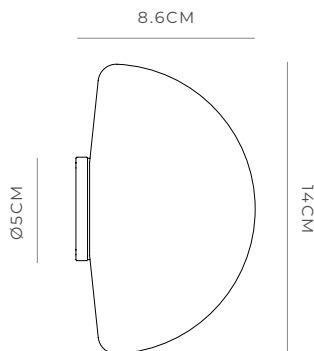

DOME MIRROR

White
i01.54M.WH + LR.A03.DM.WH

Old Brass
i01.54M.OB + A03.DM.WH

Iron
i01.54M.IRN + A03.DM.WH

DESCRIPTION

The Orb Dome Mirror Wall Light features a half-sphere shade and is versatile enough to complement any space. Minimal, not only in its form but its style, the glowing illumination lightens not just the room but the mood. With its dome, the white glass softens and diffuses the light beautifully. Suitable to use in bathrooms.

PRODUCT DETAILS

Application
Indoor Wall Light

Dimensions
Shade: H14 x W14 x L8.6cm
Fixture: Ø5 x L0.5cm

Materials
Shade: Glass
Fixture: Aluminium

Finishes
Shade: White
Fixture: White, Old Brass or Iron

Light Source
G9 Max 3W LED

IP Rating
IP44

NOTES

The Orb Dome Mirror allows for endless possibilities whether its one single impactful Orb Dome or a cluster to create a statement interior wall composition.

Its IP44 rating makes it suitable for bathrooms, offering protection against moisture.