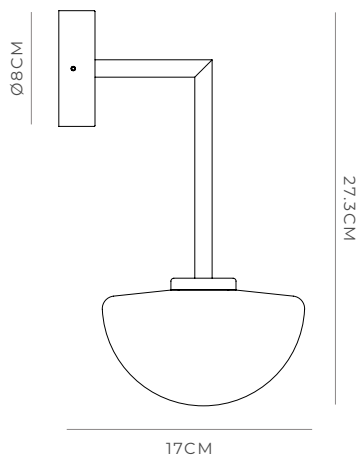

DOME LONG ARM

Chrome
i01.54B.CH + A03.DM.WH

Dark Bronze
i01.54B.DB + A03.DM.WH

DESCRIPTION

With its long arm, this variation from the Orb collection features a half sphere shade. It makes a statement yet still allows the focus to stay on the smoothness of the dome. Its proportions showcase the harmonious balance between its diametrical forms. Suitable to use in bathrooms.

PRODUCT DETAILS

Application
Indoor Wall Light

Dimensions
Shade: H14 x W14 x L8.6cm
Fixture: H19.5 x Ø8 x L12.5cm

Materials
Shade: Glass
Fixture: Aluminium

Finishes
Shade: White
Fixture: Chrome or Dark Bronze

Light Source
G9 Max 3W LED

IP Rating
IP44

NOTES

The long arm transforms the Orb Dome from being an understated fixture to a statement piece by accentuating its craftsmanship and finish.

Can be installed with diffuser up or down facing.

Its IP44 rating makes it suitable for bathrooms, offering protection against moisture.

Installation
Instructions