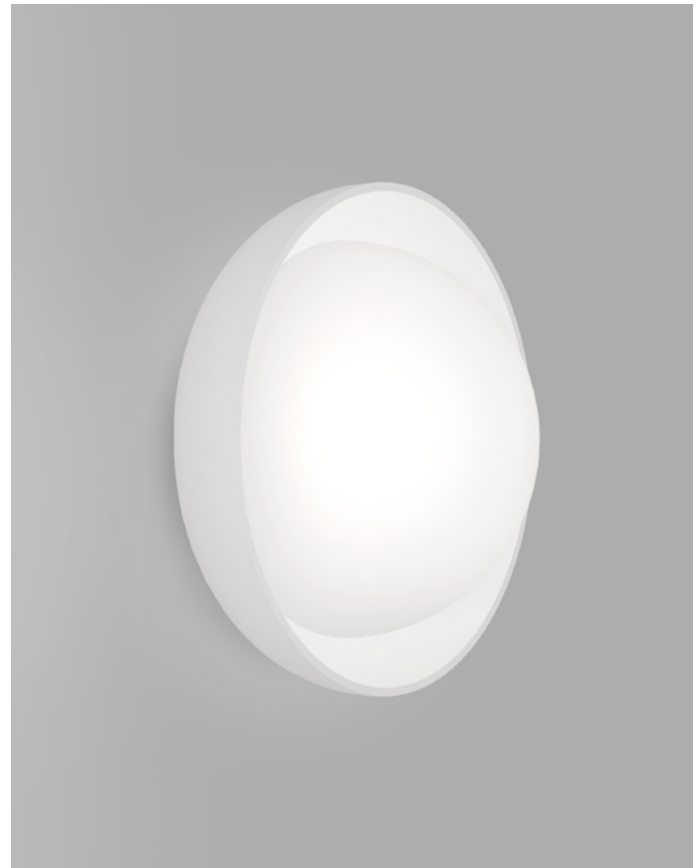

DOME ARTISAN

Clear

i01.54f.M.CL + i01.54M.WH + A03.DM.WH

White

i01.54f.M.WH + i01.54M.WH + A03.DM.WH

DESCRIPTION

The Dome Artisan Wall Light presents a sculptural expression of light, defined by its softly contoured dome-shaped glass and refined proportions. The curved glass form frames the light with a gentle sweep, creating depth and a calm, diffused glow that enhances surrounding surfaces.

The opal dome softens illumination while introducing a sense of material richness and visual balance. Its considered scale allows the fixture to function as both an ambient wall light and a decorative feature, offering warmth and subtle presence without excess.

PRODUCT DETAILS

Application

Indoor Wall Light

Dimensions

Shade: Ø14cm

Fixture: Ø18cm x L5cm

Materials

Shade: Glass

Fixture: Aluminium

Finishes

Shade: White

Fixture: White, Clear

Light Source

G9 Max 3W LED

IP Rating

IP44