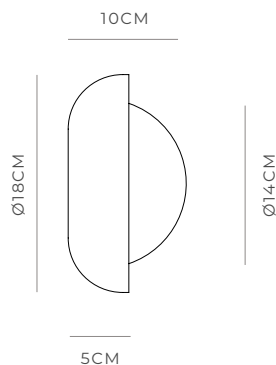

DOME ARTISAN

Clear

i01.54f.M.CL + i01.54M.WH + A03.DM.WH

White

i01.54f.M.WH + i01.54M.WH + A03.DM.WH

DESCRIPTION

The Dome Artisan Wall Light presents a sculptural expression of light, defined by its softly contoured dome-shaped glass and refined proportions. The curved glass form frames the light with a gentle sweep, creating depth and a calm, diffused glow that enhances surrounding surfaces.

The opal dome softens illumination while introducing a sense of material richness and visual balance. Its considered scale allows the fixture to function as both an ambient wall light and a decorative feature, offering warmth and subtle presence without excess.

PRODUCT DETAILS

Application

Indoor Wall Light

Dimensions

Shade: Ø14cm

Fixture: Ø18cm x L5cm

Materials

Shade: Glass

Fixture: Aluminium

Finishes

Shade: White

Fixture: White, Clear

Light Source

G9 Max 3W LED

IP Rating

IP44