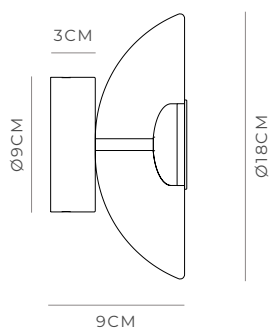

DOMA AIR

Clear
i01.70.DM.CL.OB

Frosted
i01.70.DM.FR.OB

DESCRIPTION

Dome Air Wall Light features a borosilicate glass shade and a central brass accent. A refined brass rod intersects the shade, housing a dimmable LED light source.

Exuding sophistication and contemporary flair, its minimalist aesthetic lends it a timeless and versatile appeal for any interior space.

PRODUCT DETAILS

Application
Indoor Wall Light

Dimensions
H18 x W18 x D9CM

Materials
Shade: Borosilicate Glass
Fixture: Aluminium

Finishes
Shade: Clear or Frosted
Fixture: Old Brass

Light Source
LED 4W 380lm 2700K**

CRI
+90

Dimming
TRIAC

IP Rating
IP44

NOTES

Its IP44 rating makes it suitable for bathrooms, offering protection against moisture.