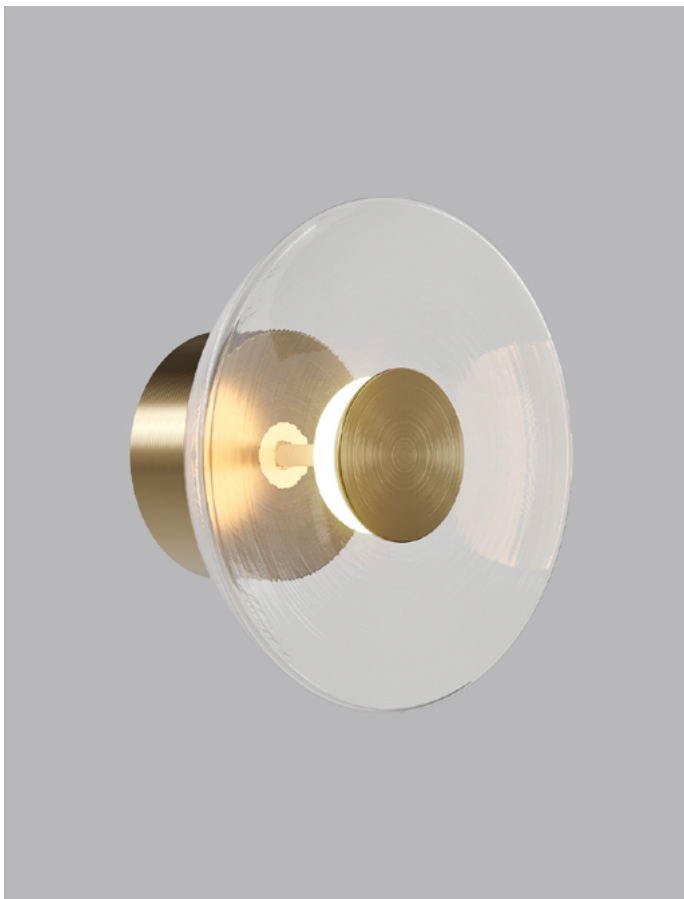

DOMA AIR

Clear
i01.70.DM.CL.OB

Frosted
i01.70.DM.FR.OB

DESCRIPTION

Dome Air Wall Light features a borosilicate glass shade and a central brass accent. A refined brass rod intersects the shade, housing a dimmable LED light source.

Exuding sophistication and contemporary flair, its minimalist aesthetic lends it a timeless and versatile appeal for any interior space.

PRODUCT DETAILS

Application
Indoor Wall Light

Dimensions
H18 x W18 x D9CM

Materials
Shade: Borosilicate Glass
Fixture: Aluminium

Finishes
Shade: Clear or Frosted
Fixture: Old Brass

Light Source
LED 4W 380lm 2700K**

CRI
+90

Dimming
TRIAC

IP Rating
IP44

NOTES

Its IP44 rating makes it suitable for bathrooms, offering protection against moisture.