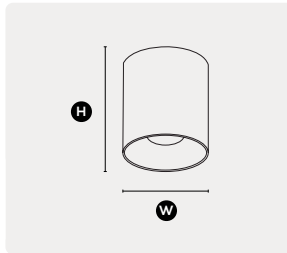

DIMENSIONS W Ø95mm H 105mm

LUMINAIRE OPTIONS

BEAM OPTIONS

60° **STANDARD** 40° 20°

FINISHES

WHITE BLACK ANTIQUE BRONZE

BAFFLE FINISHES

BLACK **STANDARD** WHITE GOLD

IP OPTIONS

20 **STANDARD** 44

GENERAL SPECIFICATIONS

LED	LUMENS (3000K 4000K)
11W	1200 lm 1300 lm
EFFICACY	Up to 118 Lm/W
COLOUR	3000K, Warm White 4000K, Cool White
MATERIAL	Powder Coated Aluminium
CRI	92+
IP	20
COLOUR DEVIATION	SDCM ≤2
UGR	<18
LIFETIME	> 55,000hrs L90B10
WARRANTY	5 Years