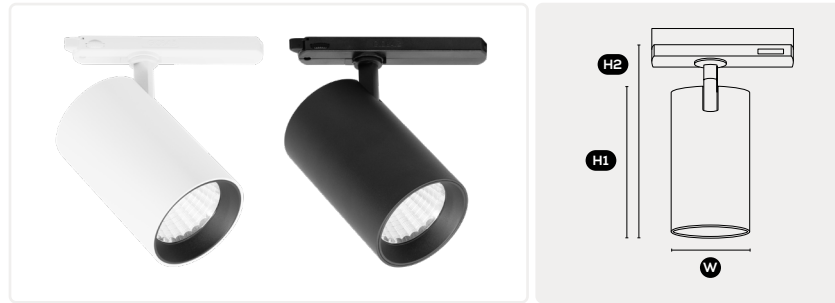

CORE 95 PLUS TRACK **G3**

The Core 95 Plus Track light is a more powerful version of the original Core Track light. With more power it provides substantially more light-distribution, making it the perfect choice for large scale commercial projects.

- High CRI – Defining architectural details and finishes.
- Next generation LED – Higher lumens with higher efficiency.
- Flicker free driver – To prevent eye strain.
- Available in 4 beam angles – For the perfect light application.
- Face it in any direction – Adjustable up to 90°, with a 350° rotation.
- Multiple finishes and baffle options to suit any aesthetic.

DIMENSIONS **H1** 150mm **W** Ø95mm
HEIGHT FROM TRACK **H2** 183mm

LUMINAIRE OPTIONS

BEAM OPTIONS

60° **STANDARD** 36° 24° 15°

FINISHES

WHITE BLACK

BAFFLE FINISHES

WHITE BLACK GOLD

HONEYCOMB LENS + BAFFLE FINISHES

WHITE BLACK GOLD

GENERAL SPECIFICATIONS

| | |
|-------------------------|--|
| LED | LUMENS (3000K 4000K) |
| 30W | 3045 lm 3195 lm |
| EFFICACY | Up to 107 Lm/W |
| COLOUR | 3000K, Warm White 4000K, Cool White |
| MATERIAL | Powder Coated Aluminium |
| CRI | 92+ |
| IP | 20 |
| COLOUR DEVIATION | SDCM ≤2 |
| UGR | <17 |
| LIFETIME | > 55,000hrs L90B10 |
| WARRANTY | 5 Years |