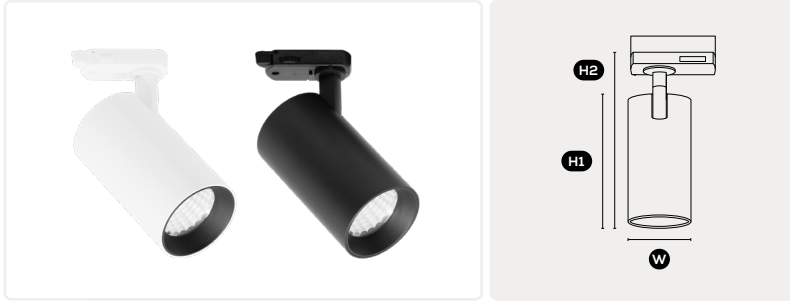

CORE 70 TRACK **G3**

Minimal, functional and versatile; the Core Track provides an ideal lighting solution for accent lighting in both residential and commercial applications. Available in two different sizes, there is an option to suit any style of project.

- High CRI – Defining architectural details and finishes.
- Next generation LED – Higher lumens with higher efficiency.
- Flicker free driver – To prevent eye strain.
- Available in 4 beam angles – For the perfect light application.
- Face it in any direction – Adjustable up to 90°, with a 350° rotation.
- Multiple finishes and baffle options to suit any aesthetic.

DIMENSIONS **H1** 125mm **W** Ø70mm
HEIGHT FROM TRACK **H2** 170mm

LUMINAIRE OPTIONS

BEAM OPTIONS

60° **STANDARD** 36° 24° 15°

FINISHES

WHITE BLACK

BAFFLE FINISHES

WHITE BLACK GOLD

HONEYCOMB LENS + BAFFLE FINISHES

WHITE BLACK GOLD

GENERAL SPECIFICATIONS

LED	LUMENS (3000K 4000K)
13W	1400 lm 1485 lm
EFFICACY	Up to 114 Lm/W
COLOUR	3000K, Warm White 4000K, Cool White
MATERIAL	Powder Coated Aluminium
CRI	92+
IP	20
COLOUR DEVIATION	SDCM ≤2
UGR	<16
LIFETIME	> 55,000hrs L90B10
WARRANTY	5 Years