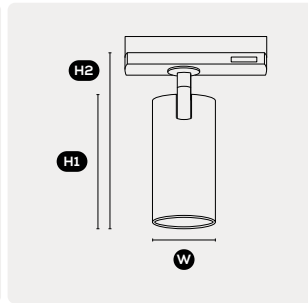

**DIMENSIONS** H1 125mm W Ø70mm  
**HEIGHT FROM TRACK** H2 170mm