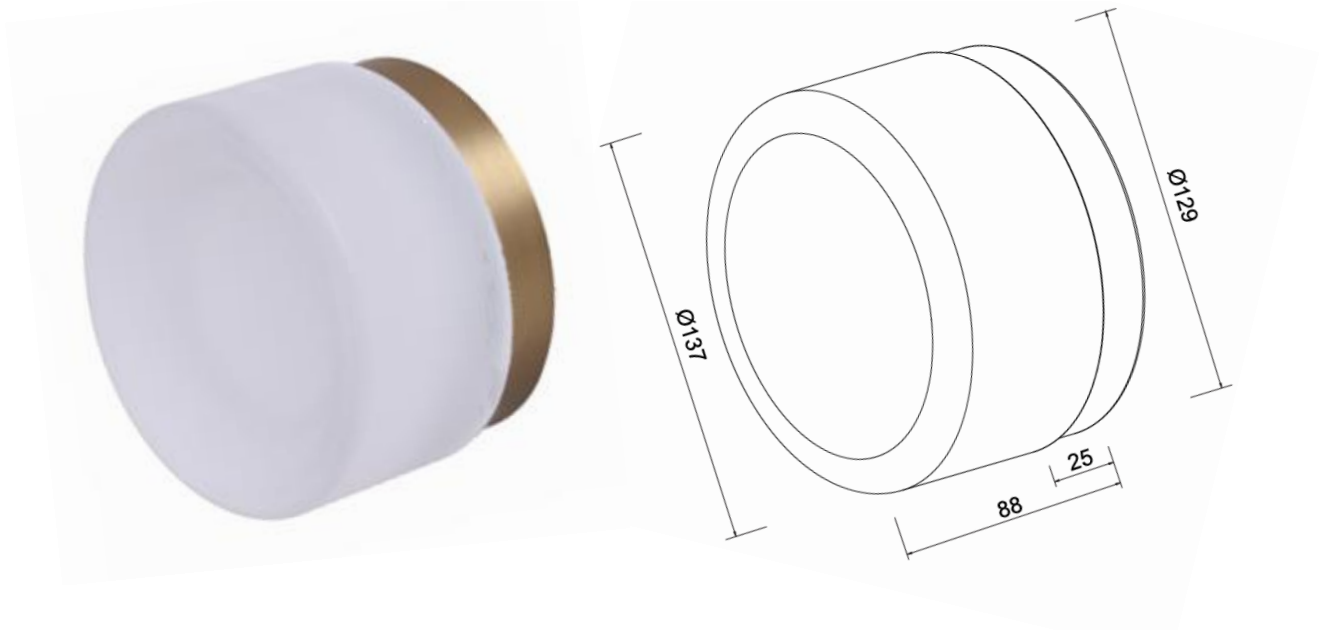

Cirque 7W Frosted Solid Pressed Glass Wall or Ceiling Light

Cirque luminaire comes complete with an undulating acid-etched solid pressed glass. The Subtlety with which it diffuses the light ensures a soft glow and will adapt to any space and endow it with a timeless quality.

Suitable for indoor and outdoor applications with the convenience of 3 colour temperature selectable.

Back Plates are available in Sanded texture White or Black and Satin Brass finish.

UWL-CIRQUE-WH-3CCT / UWL-CIRQUE -BLK-3CCT / UWL-CIRQUE-SB-3CCT

Material:	Aluminium / Glass
Size:	Ø137*88mm
Luminaire Wattage:	7W
Colour temperature:	2700K / 4000K / 5500K
Lumen:	429lm / 470lm / 471lm
Input:	AC 240V 50Hz
Beam Angle:	120 degrees
CRI:	>90
IP Rating:	IP 65
Warranty:	3 Years