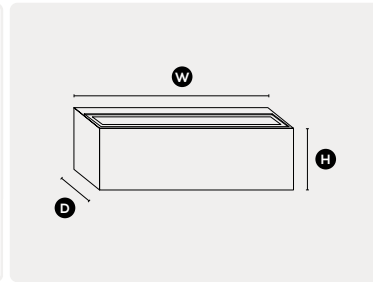

# BRIK

With its intentional and minimal rectangular design, the BRIK provides great illumination both outdoors and indoors. Featuring a dual light output, it's great at providing functional walk way lighting, as well as ambience.

- Dual light output.
- IP 65 – Perfect for outdoor lighting.
- Dimmable driver – For the perfect ambience.
- Available in 3 finishes – Black, white, & grey.
- Built in driver.

**DIMENSIONS**      **H** 62mm   **W** 250mm   **D** 62mm