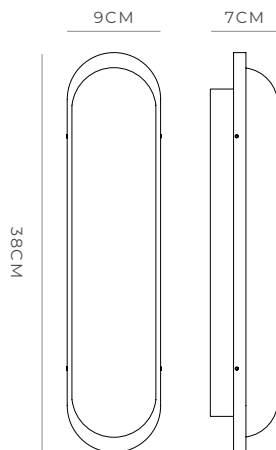

## PRODUCT SPECIFICATIONS

Old Brass  
LR.i01.85.OB

Iron  
LR.i01.85.IRN

### PRODUCT DETAILS

**Application**  
Indoor Wall Light

**Dimensions**  
H38 x W9 x L7cm

**Materials**  
Shade: Glass  
Fixture: Aluminium

**Finishes**  
Shade: White  
Fixture: Old Brass or Iron

**Light Source**  
LED 10W 3000K