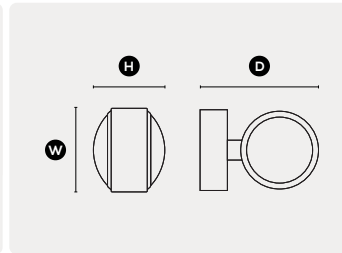

ARK WALL

With a beautiful curved glass lens & brushed bronze finish, the ARK WALL will dazzle. Creating seamless flows of light, and bringing a warm ambience to any space.

- Dual 80° soft edge beam – Creating a gentle ambience throughout the room.
- Brushed bronze finish – Among our high-quality, powdercoated black and white finishes, the ARK boasts a unique brushed bronze finish, elevating its individuality and sophistication.
- 360° Rotation – Giving you the ability to elevate any wall into a unique feature of your space.

DIMENSIONS H 106mm W Ø102mm D 150mm

LUMINAIRE OPTIONS

FINISHES

- WHITE BLACK BRUSHED BRONZE

GENERAL SPECIFICATIONS

LED	LUMENS (3000K)
2x 9W (Total 18W)	2x 750 lm (Total 1500 lm)
EFFICACY	Up to 83 Lm/W
COLOUR	3000K, Warm White
MATERIAL	Aluminium, Optical Glass
FINISH	White Black Brushed Bronze
BEAM	80° Soft Edge
CRI	90+
IP	20
COLOUR DEVIATION	SDCM ≤3
LIFETIME	> 55,000hrs
WARRANTY	5 Years